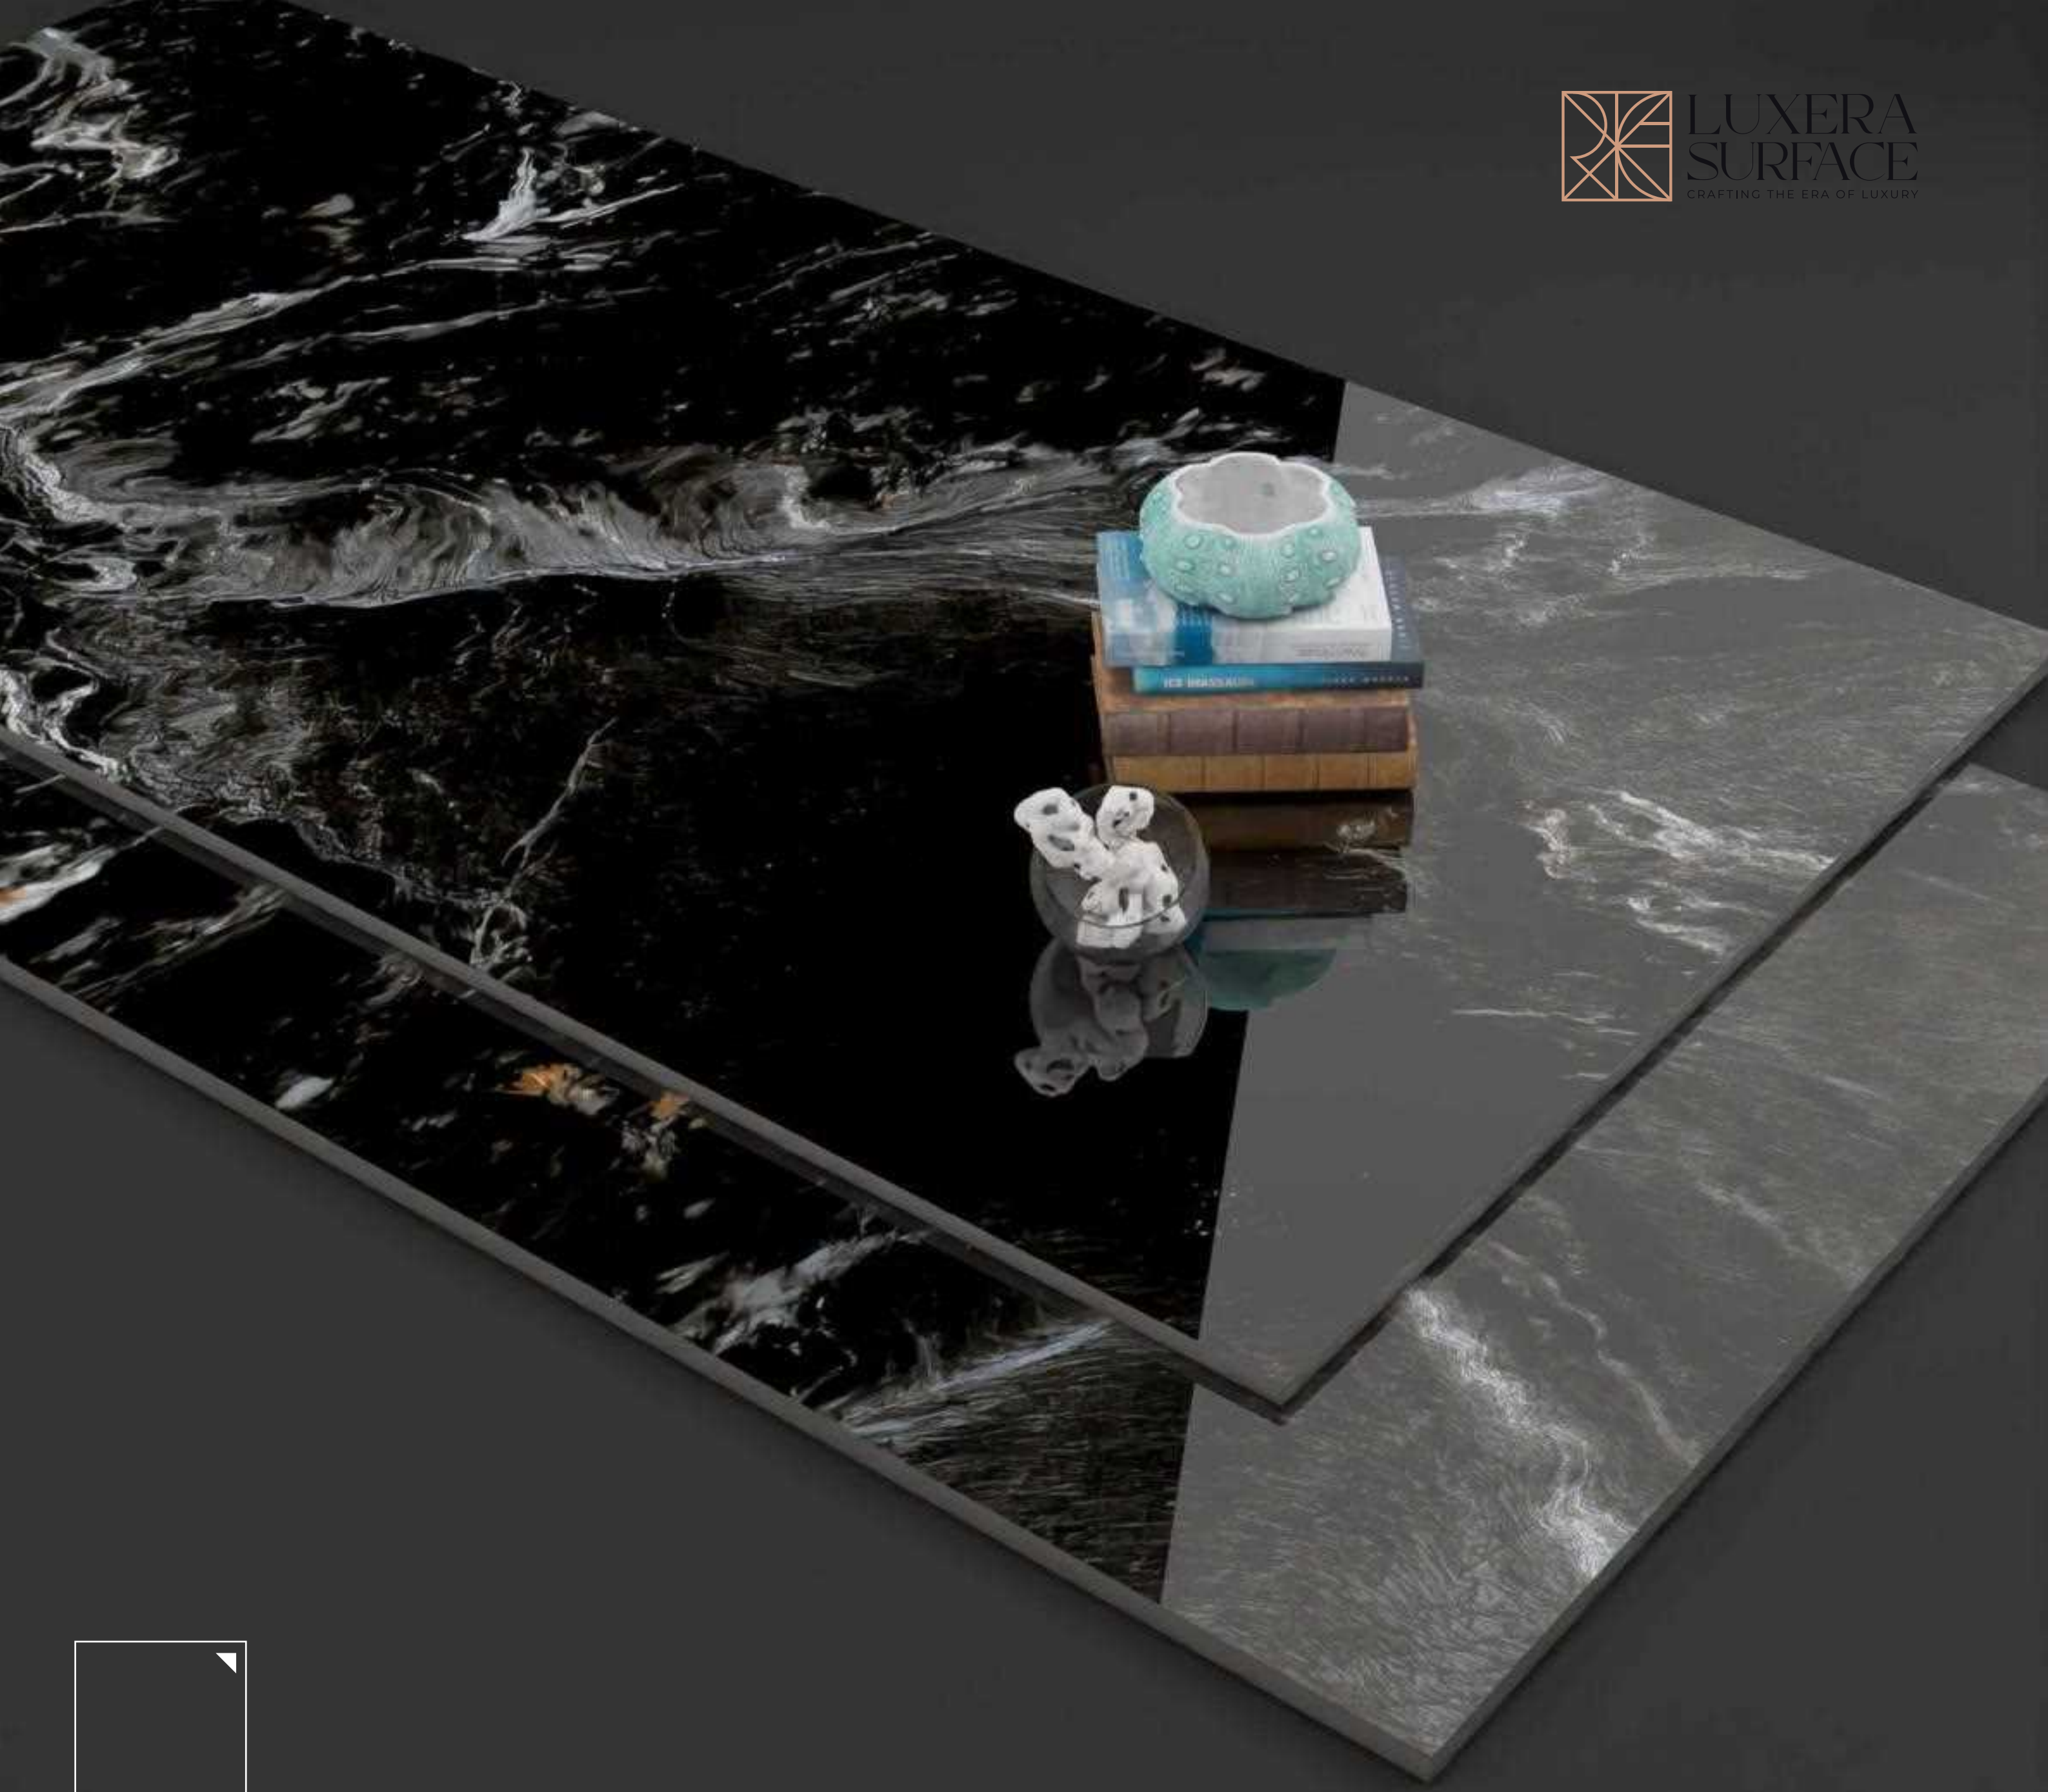

600x
1200MM

GLITER BLACK