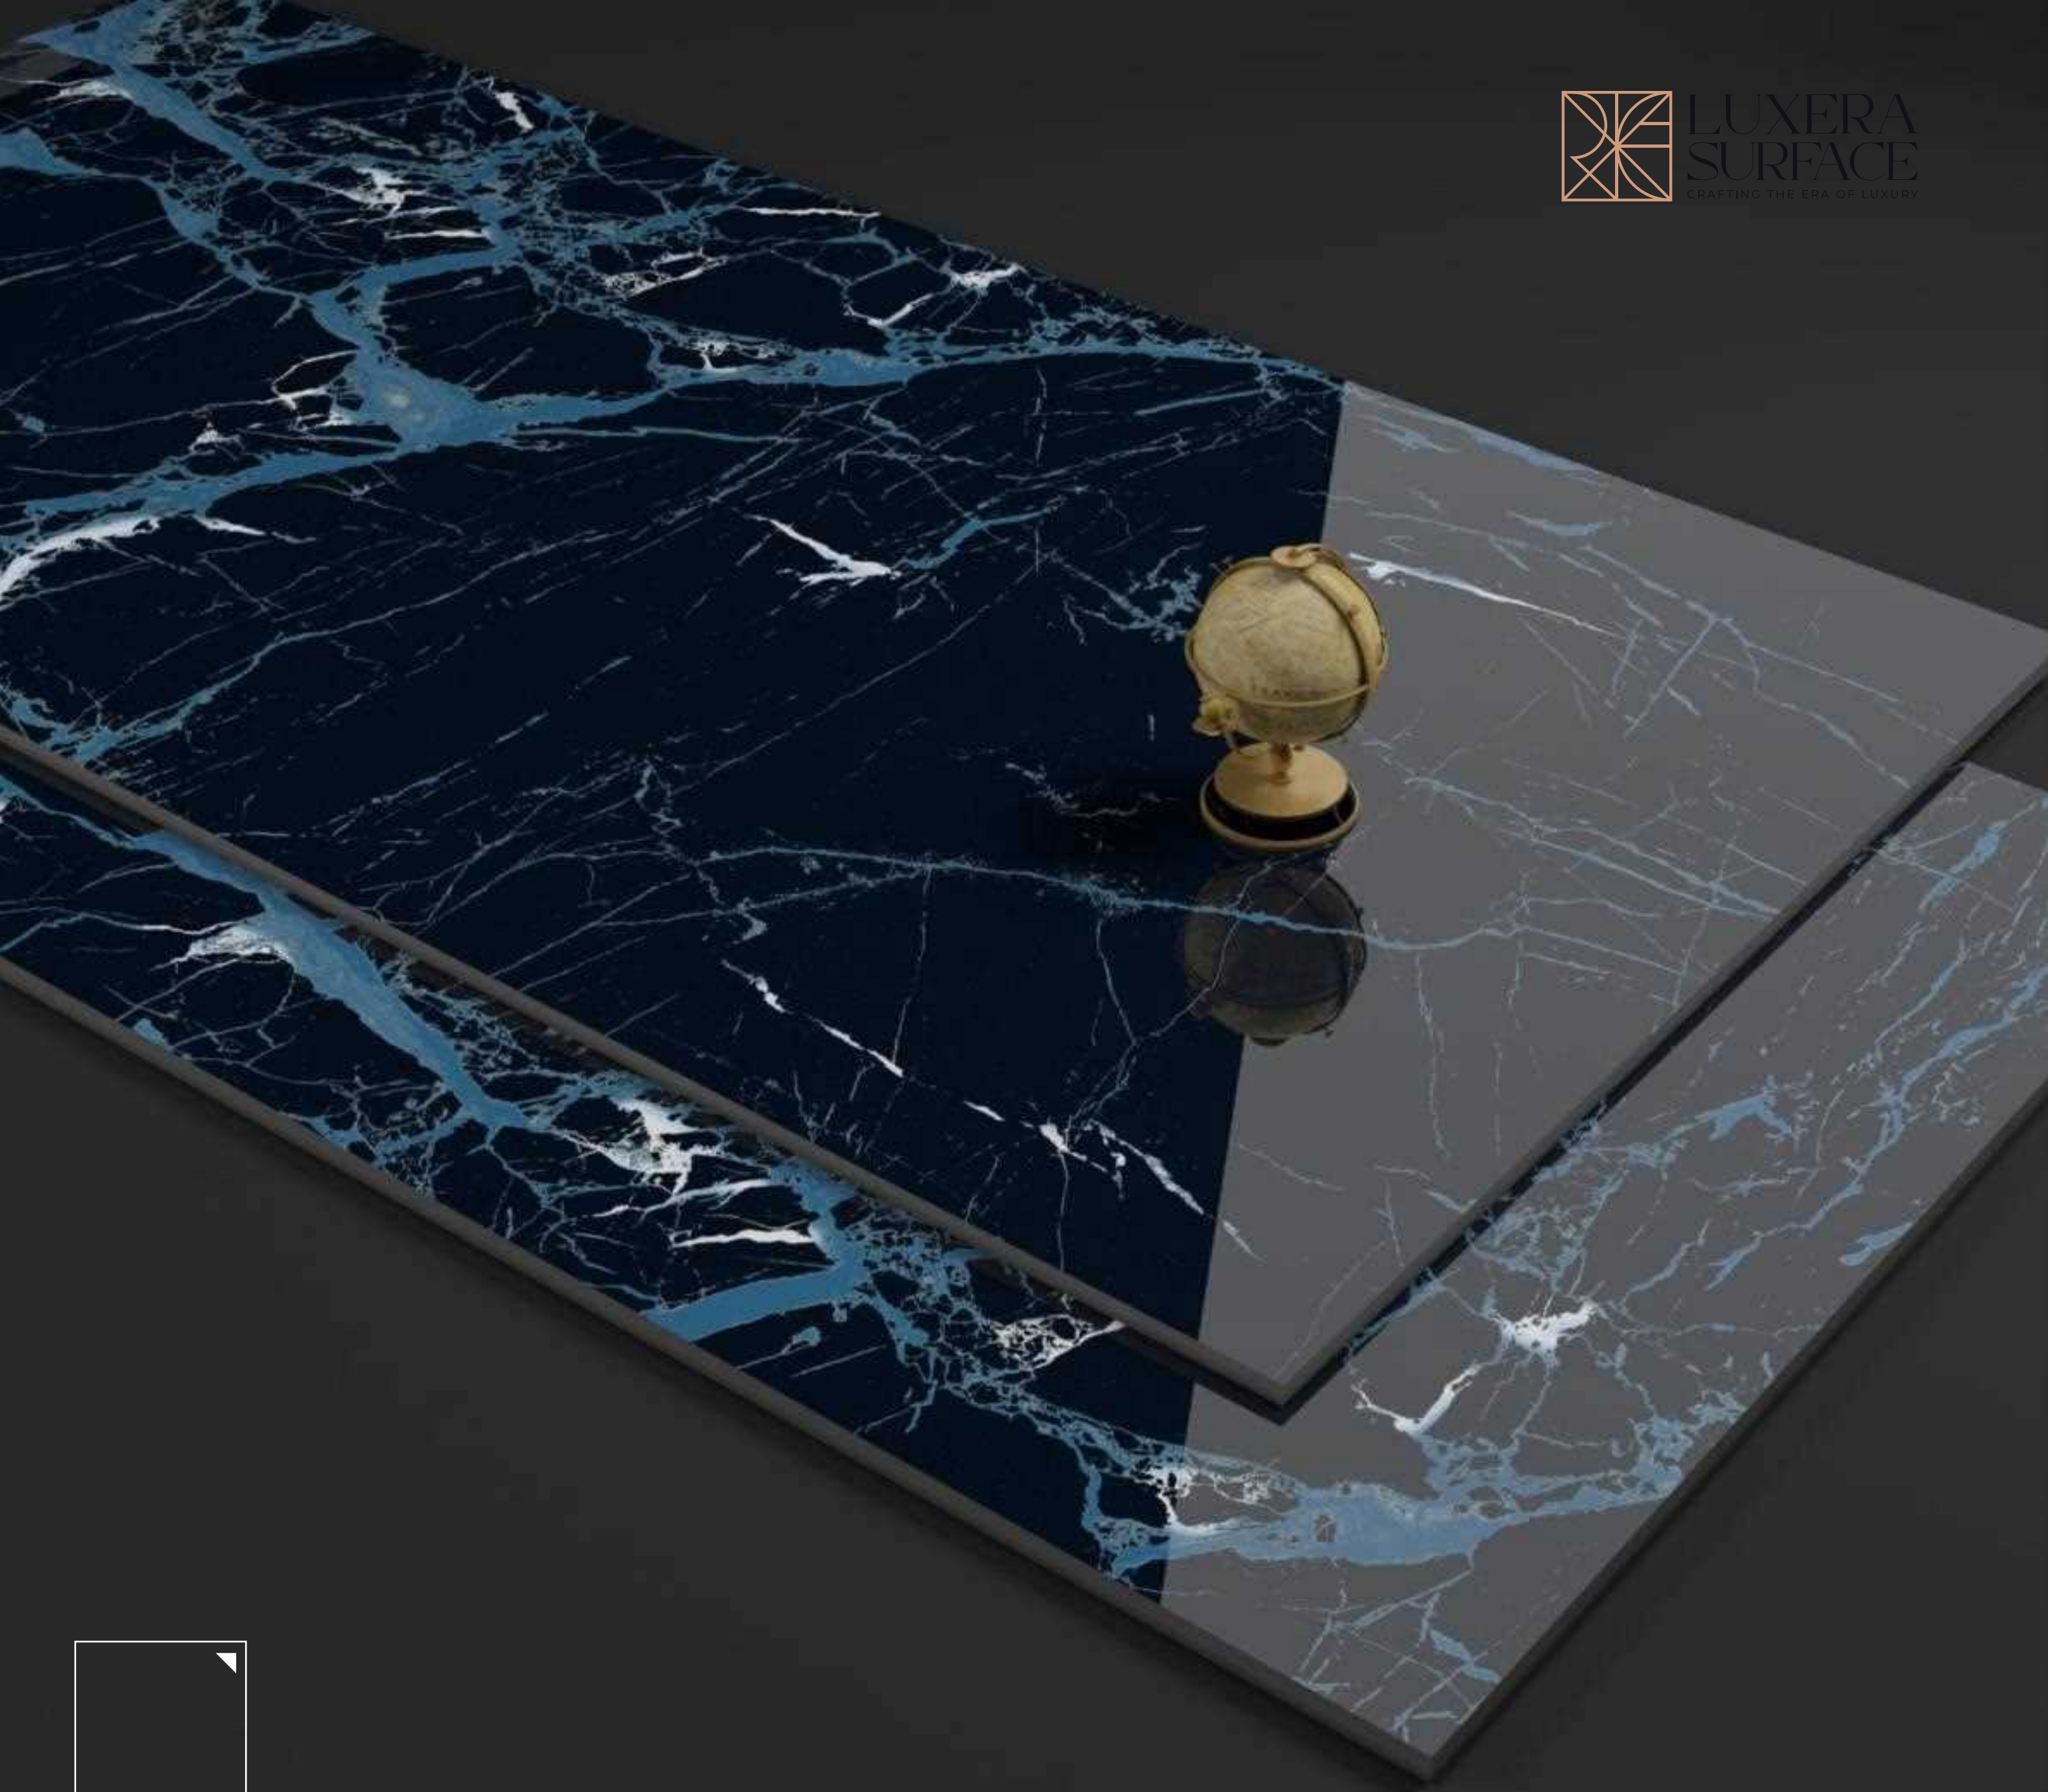

FINISH

**SUPER  
HIGH GLOSS**

LUXERA  
SURFACE  
CRAFTING THE ERA OF LUXURY

VOLGA NERO

RANDOM 04

Super  
**HIGH  
GLOSS** 

**LUXERA  
SURFACE**  
CRAFTING THE ERA OF LUXURY

DESIGN

**YORK  
AQUA**

SIZE

**600X  
1200MM**

FINISH

**SUPER  
HIGH GLOSS**

600x  
1200MM

YORK AQUA

LUXERA  
SURFACE  
CRAFTING THE ERA OF LUXURY