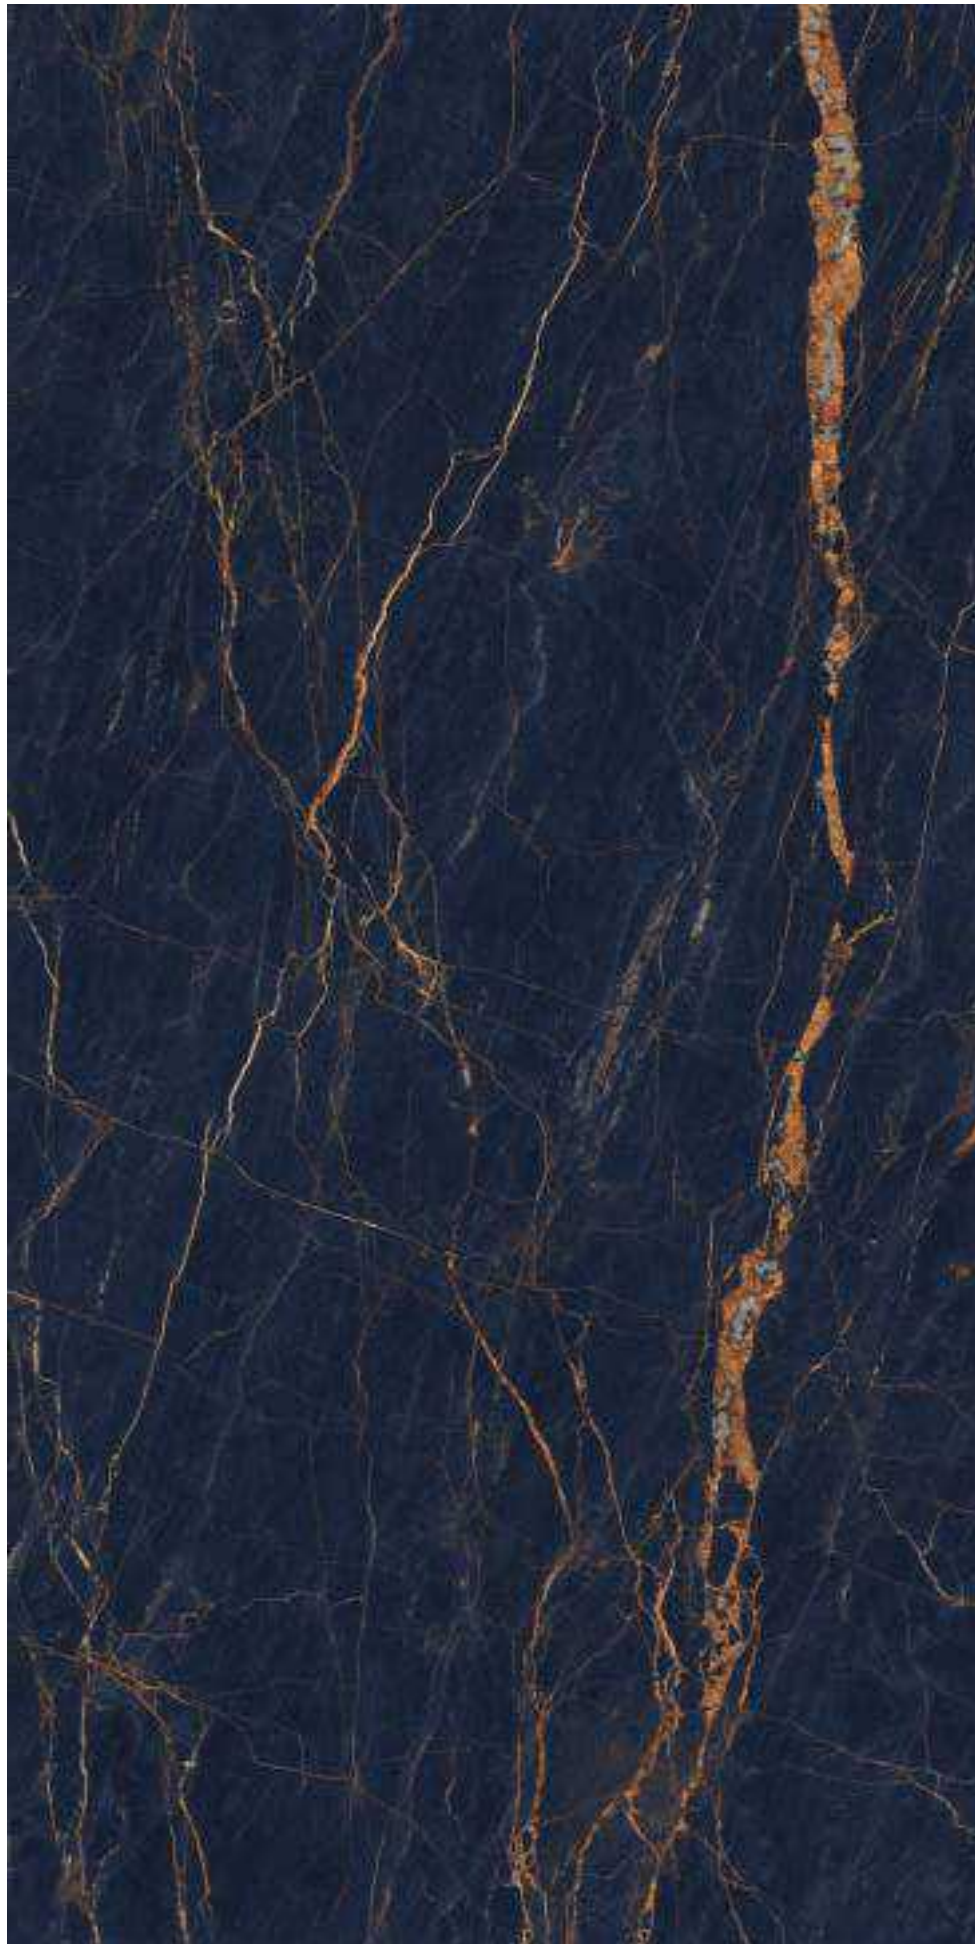

RANDOM 03

Super
**HIGH
GLOSS**