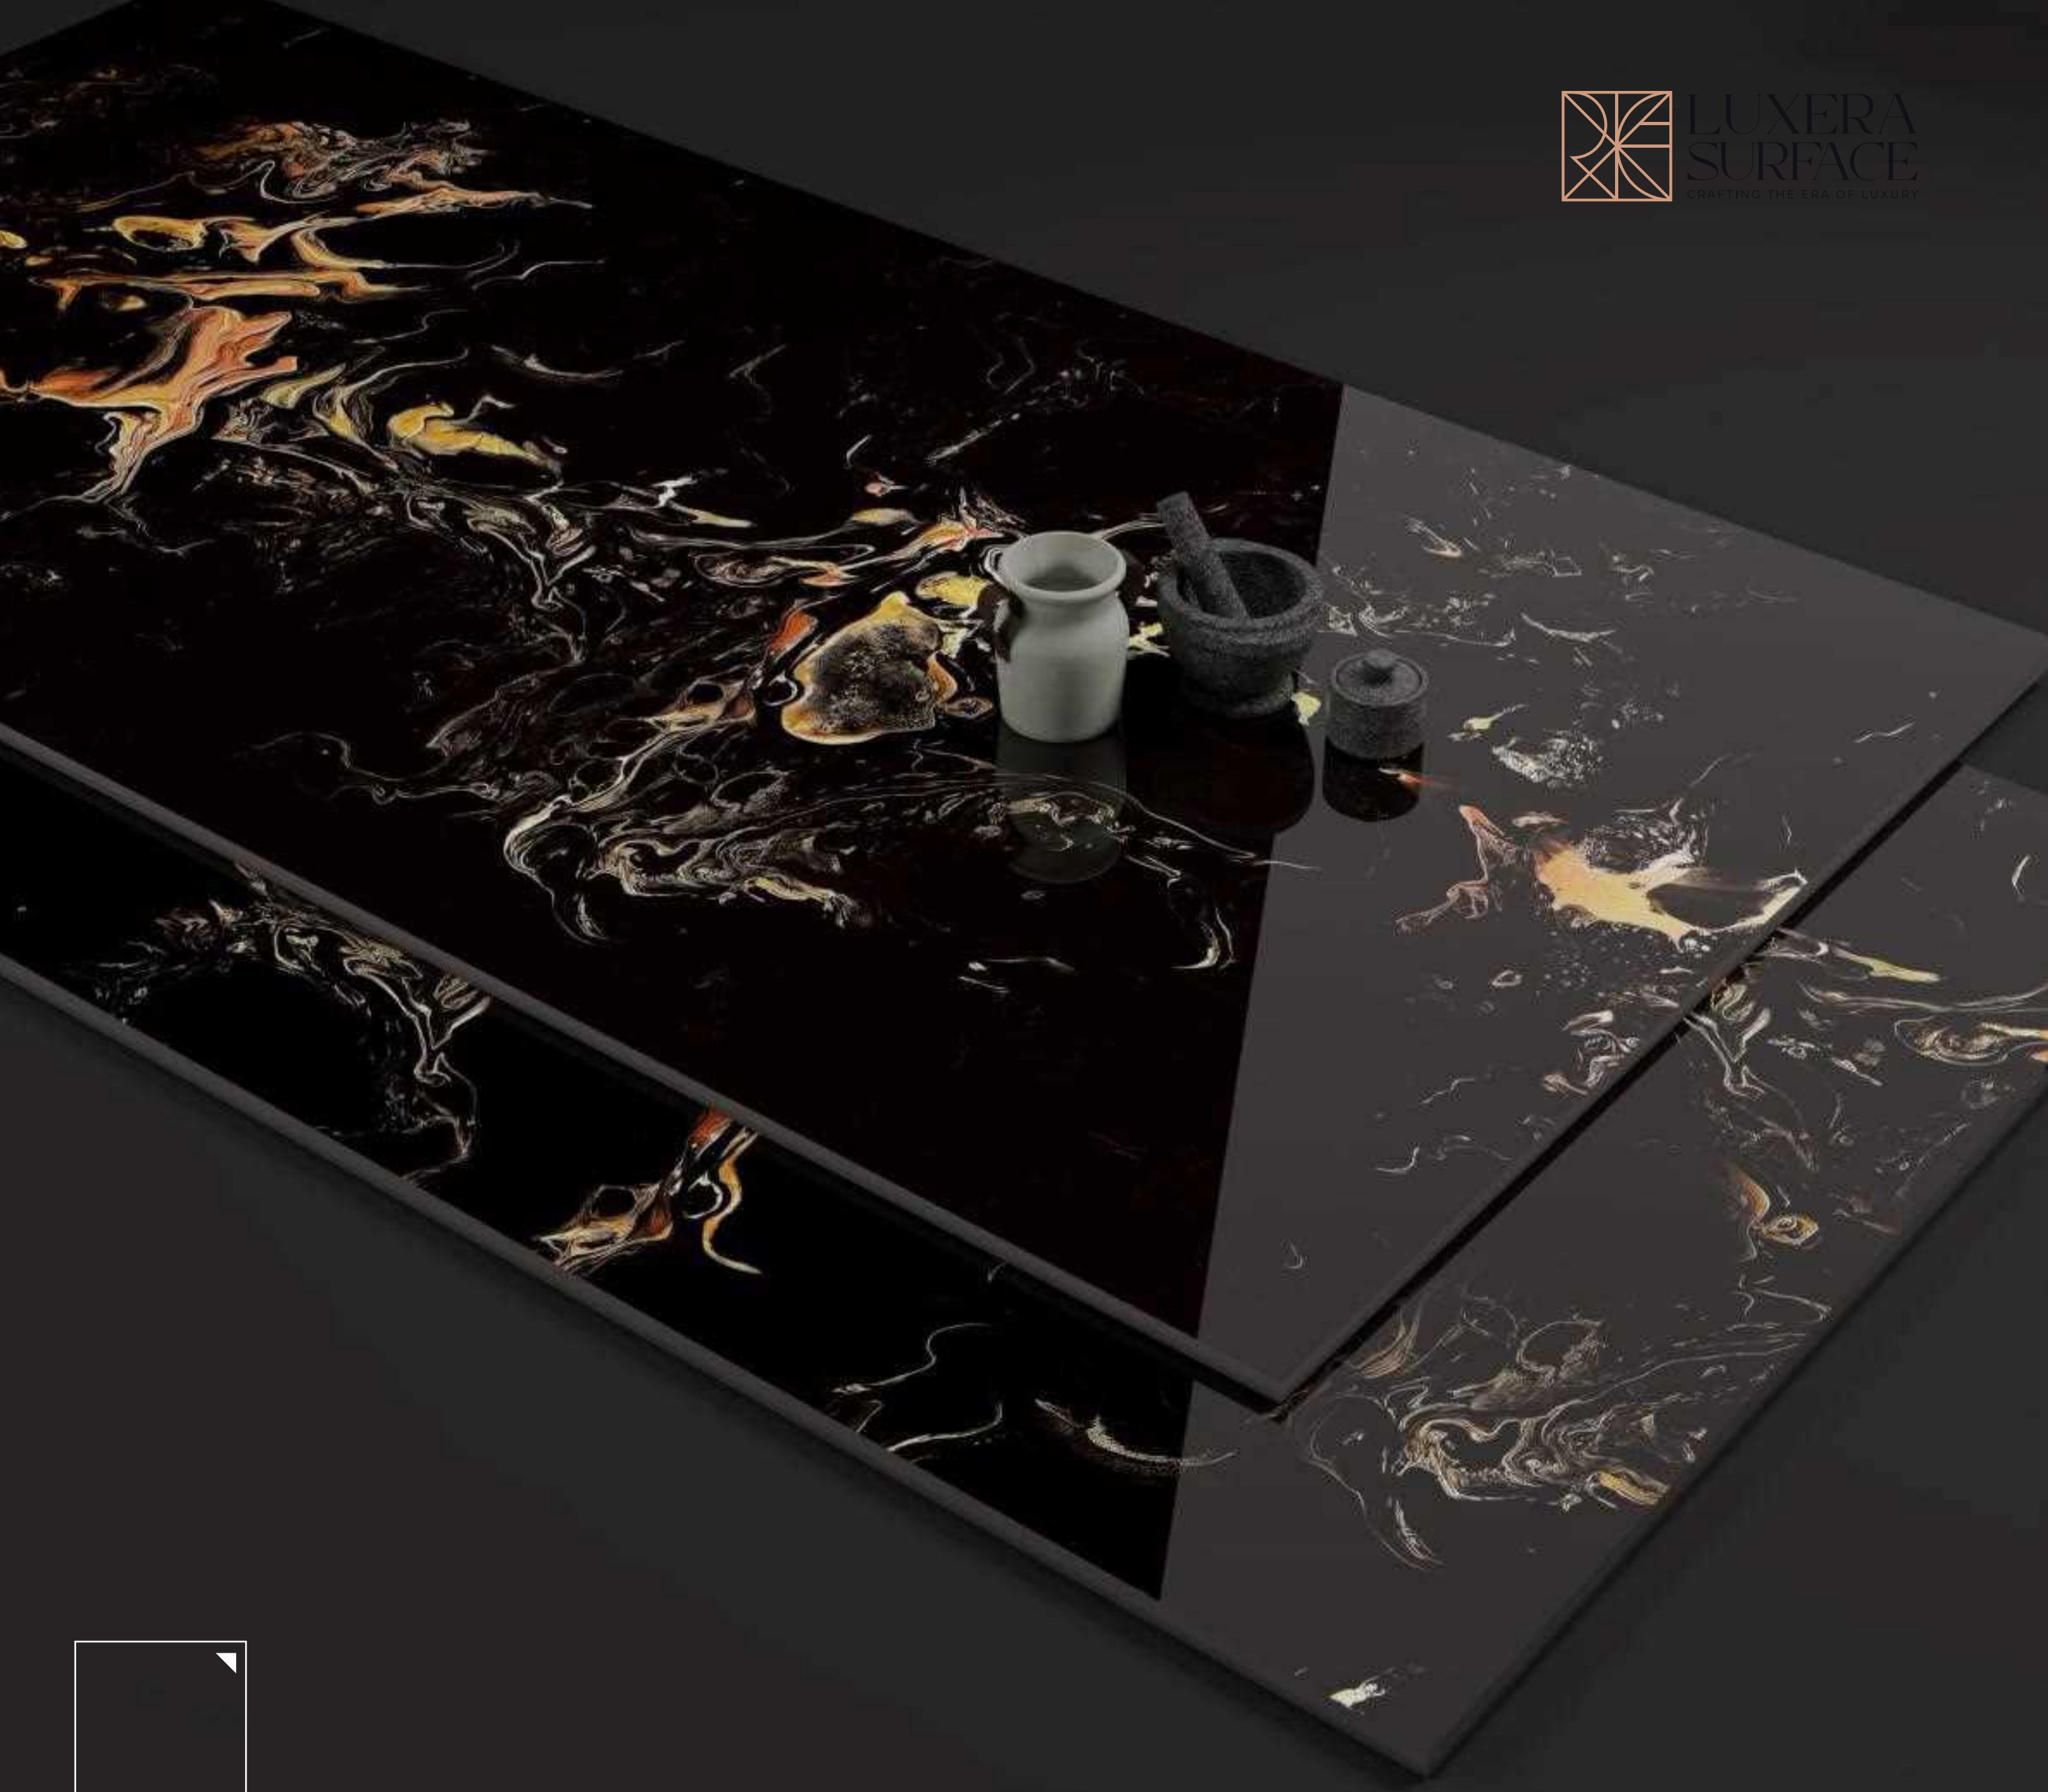

600x
1200MM

LUXURY BLACK