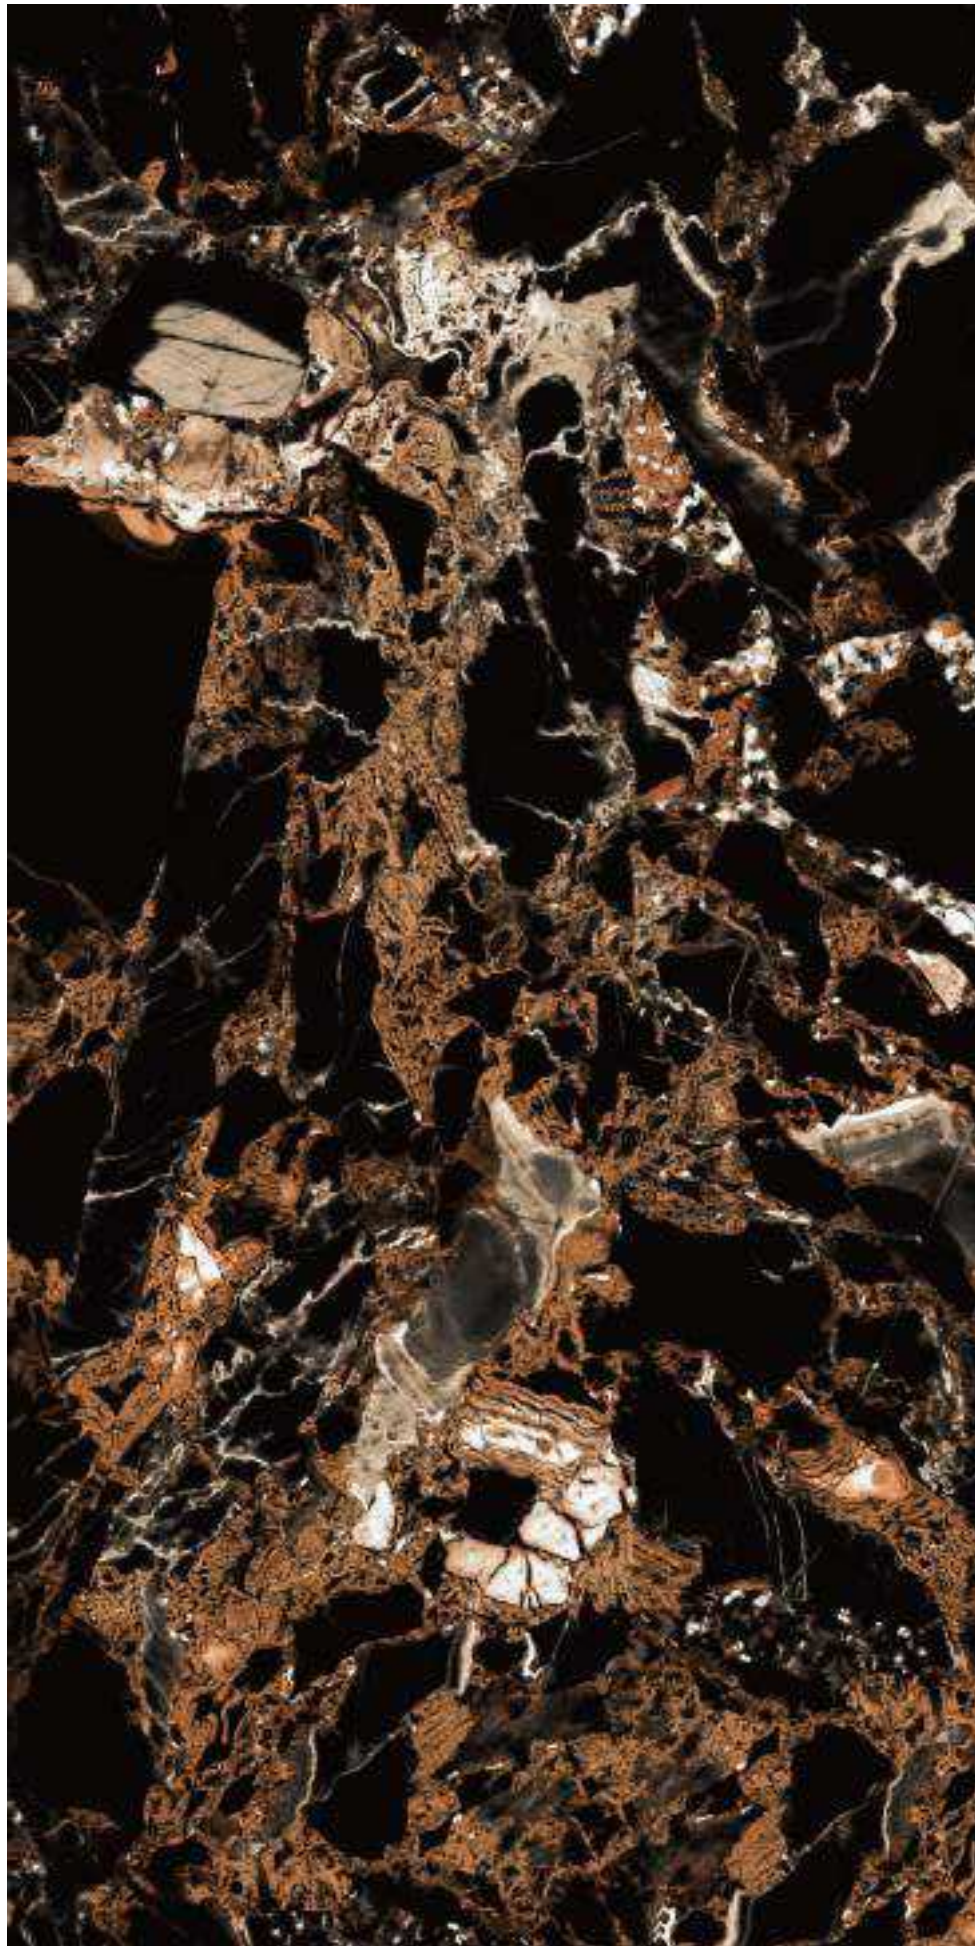

RANDOM 04

Super
**HIGH
GLOSS**