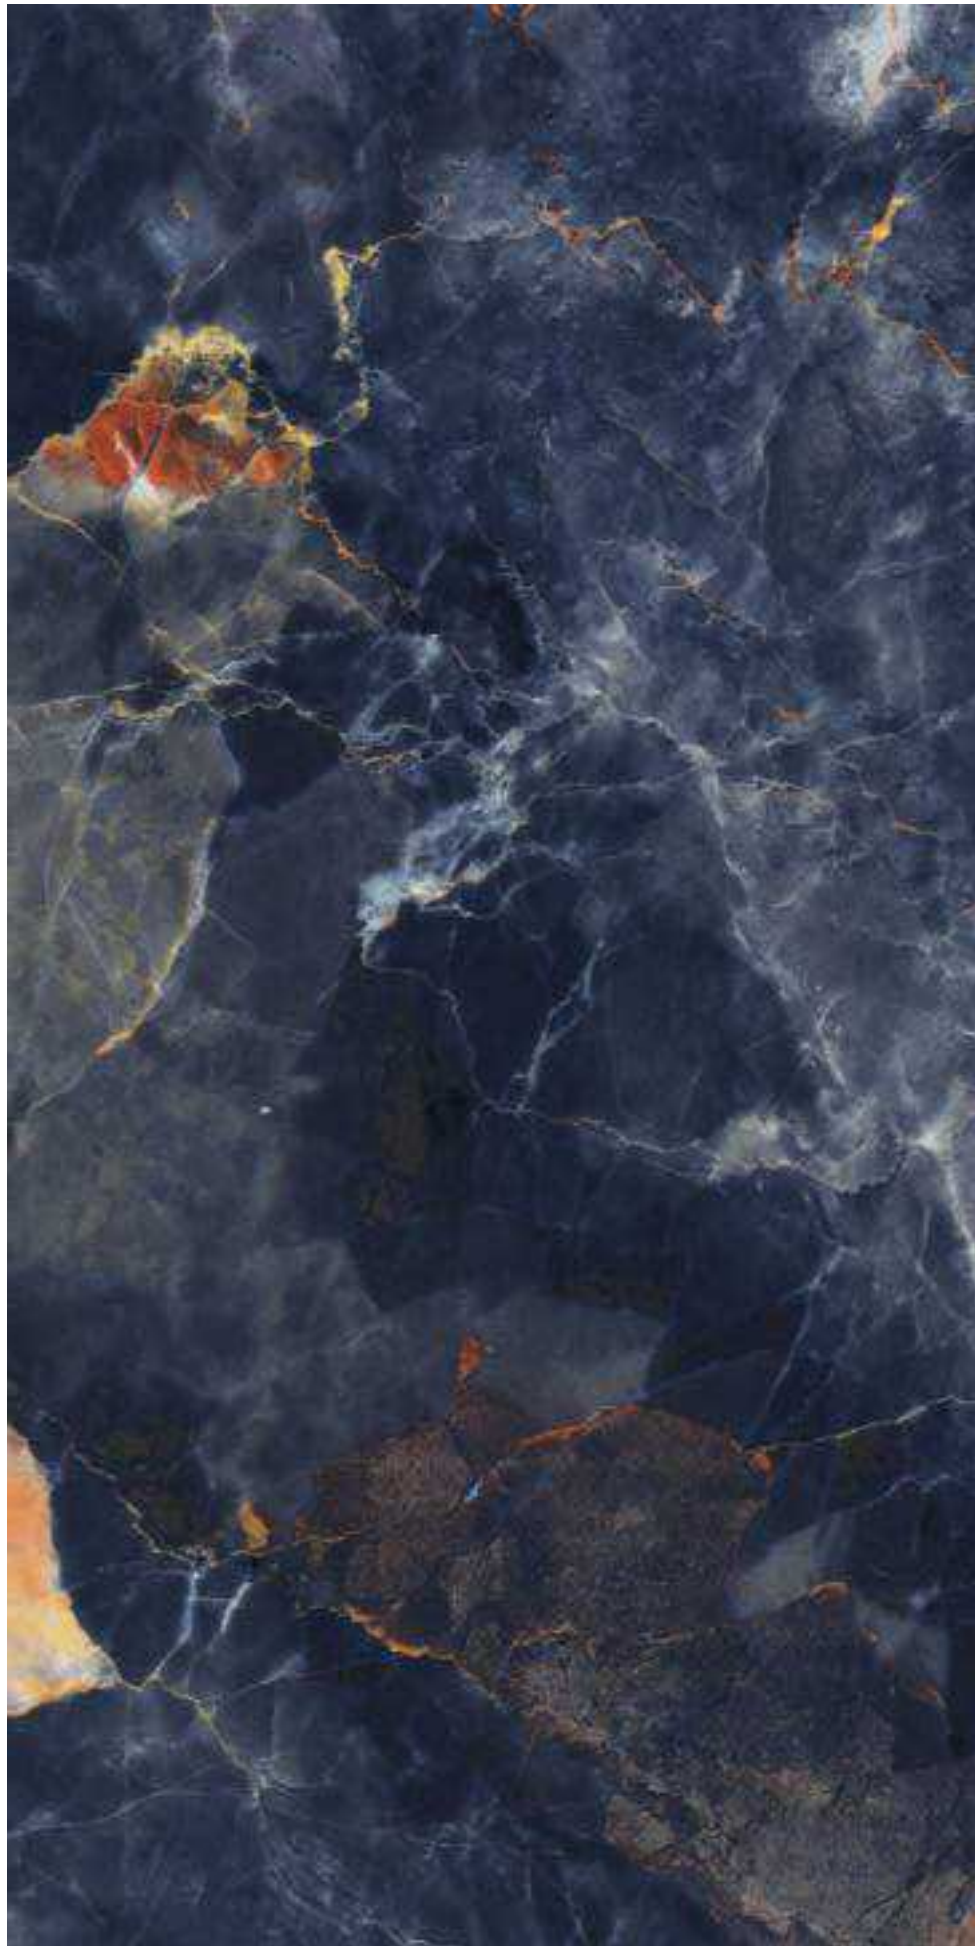

SIZE

**600X  
1200MM**

FINISH

**SUPER  
HIGH GLOSS**

LUXERA  
SURFACE  
CRAFTING THE ERA OF LUXURY

OCEAN BLACK

RANDOM 04

Super  
**HIGH  
GLOSS** 