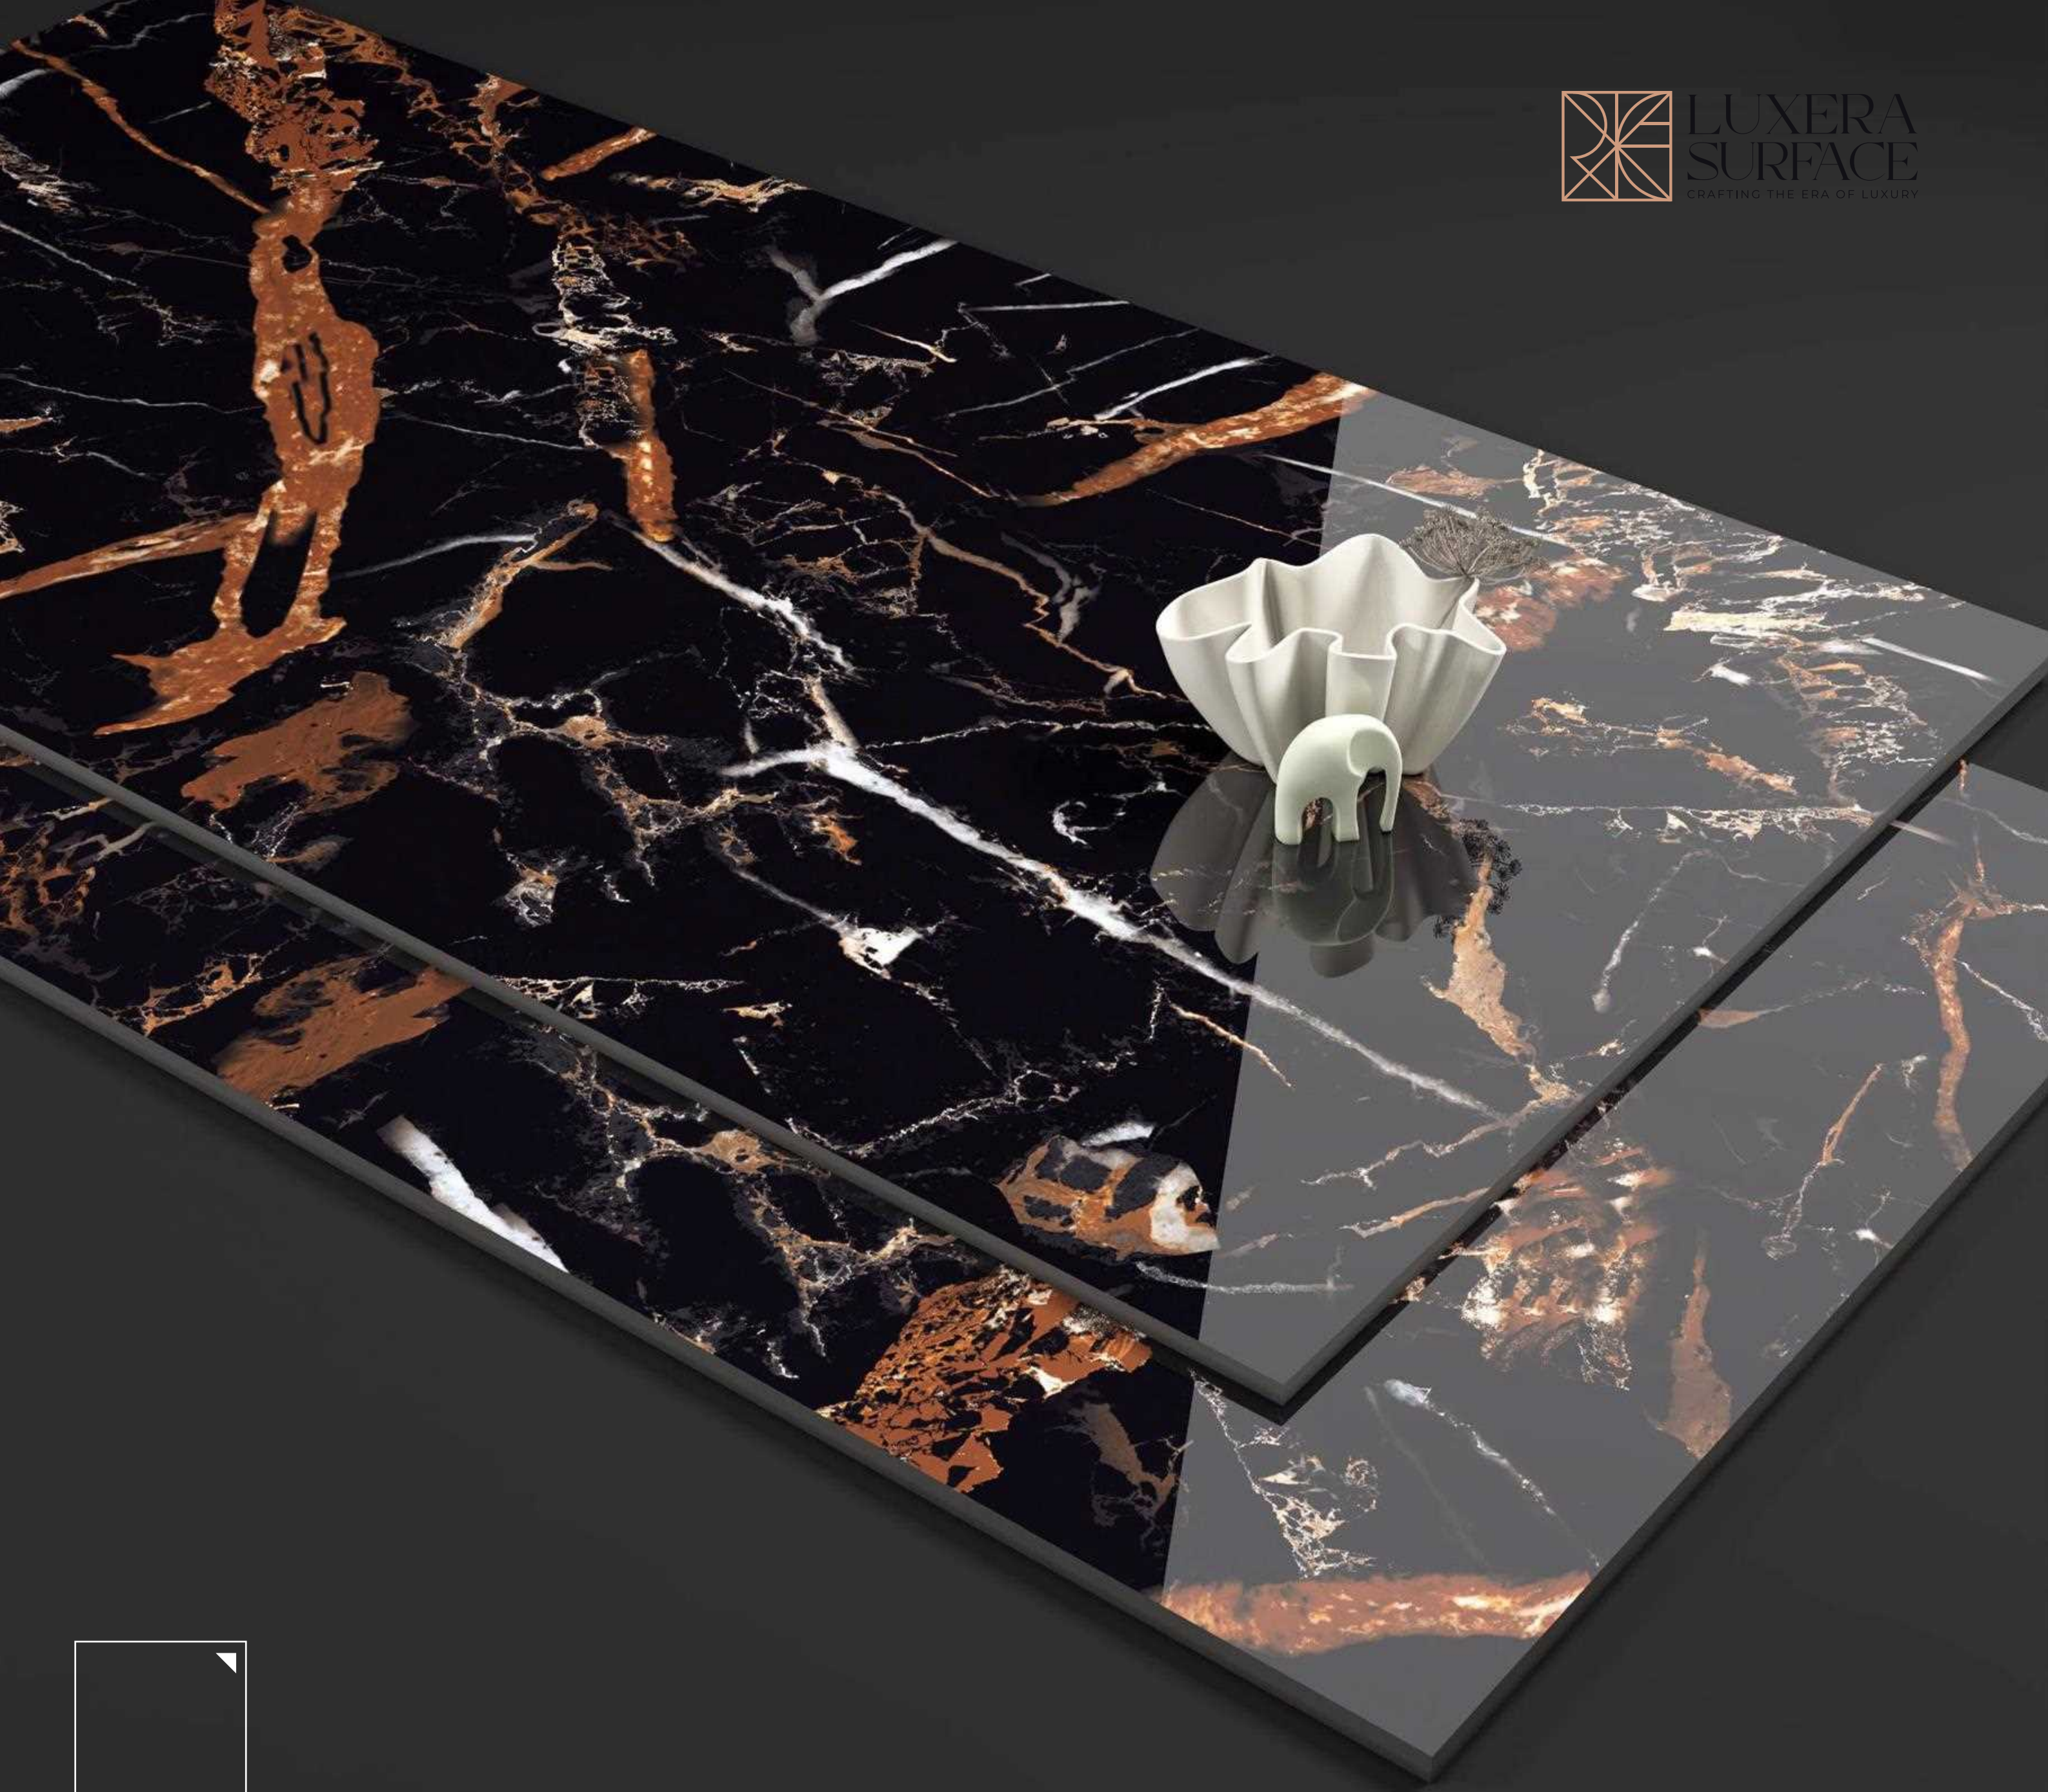

600x
1200MM

ESTONIYA BLACK