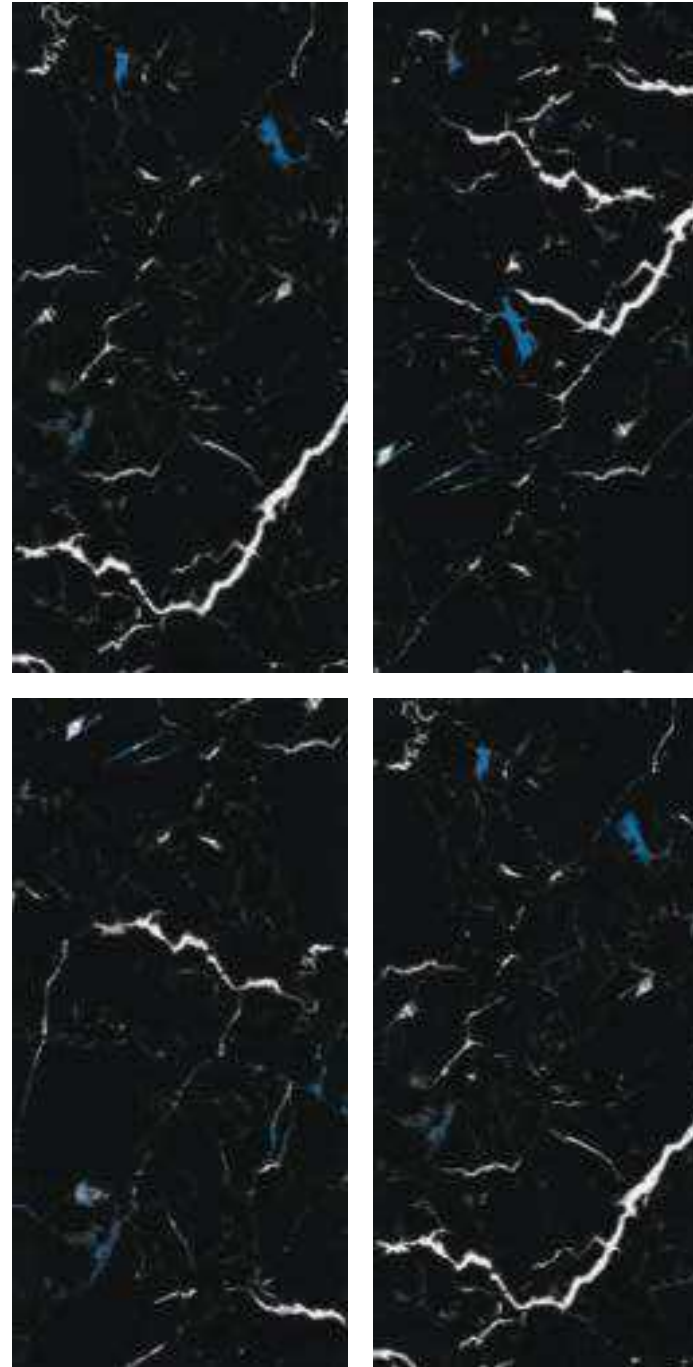

**LUXERA  
SURFACE**  
CRAFTING THE ERA OF LUXURY

DESIGN

**ONICE  
LAVA**

SIZE

**600X  
1200MM**

FINISH

**SUPER  
HIGH GLOSS**

RANDOM 03