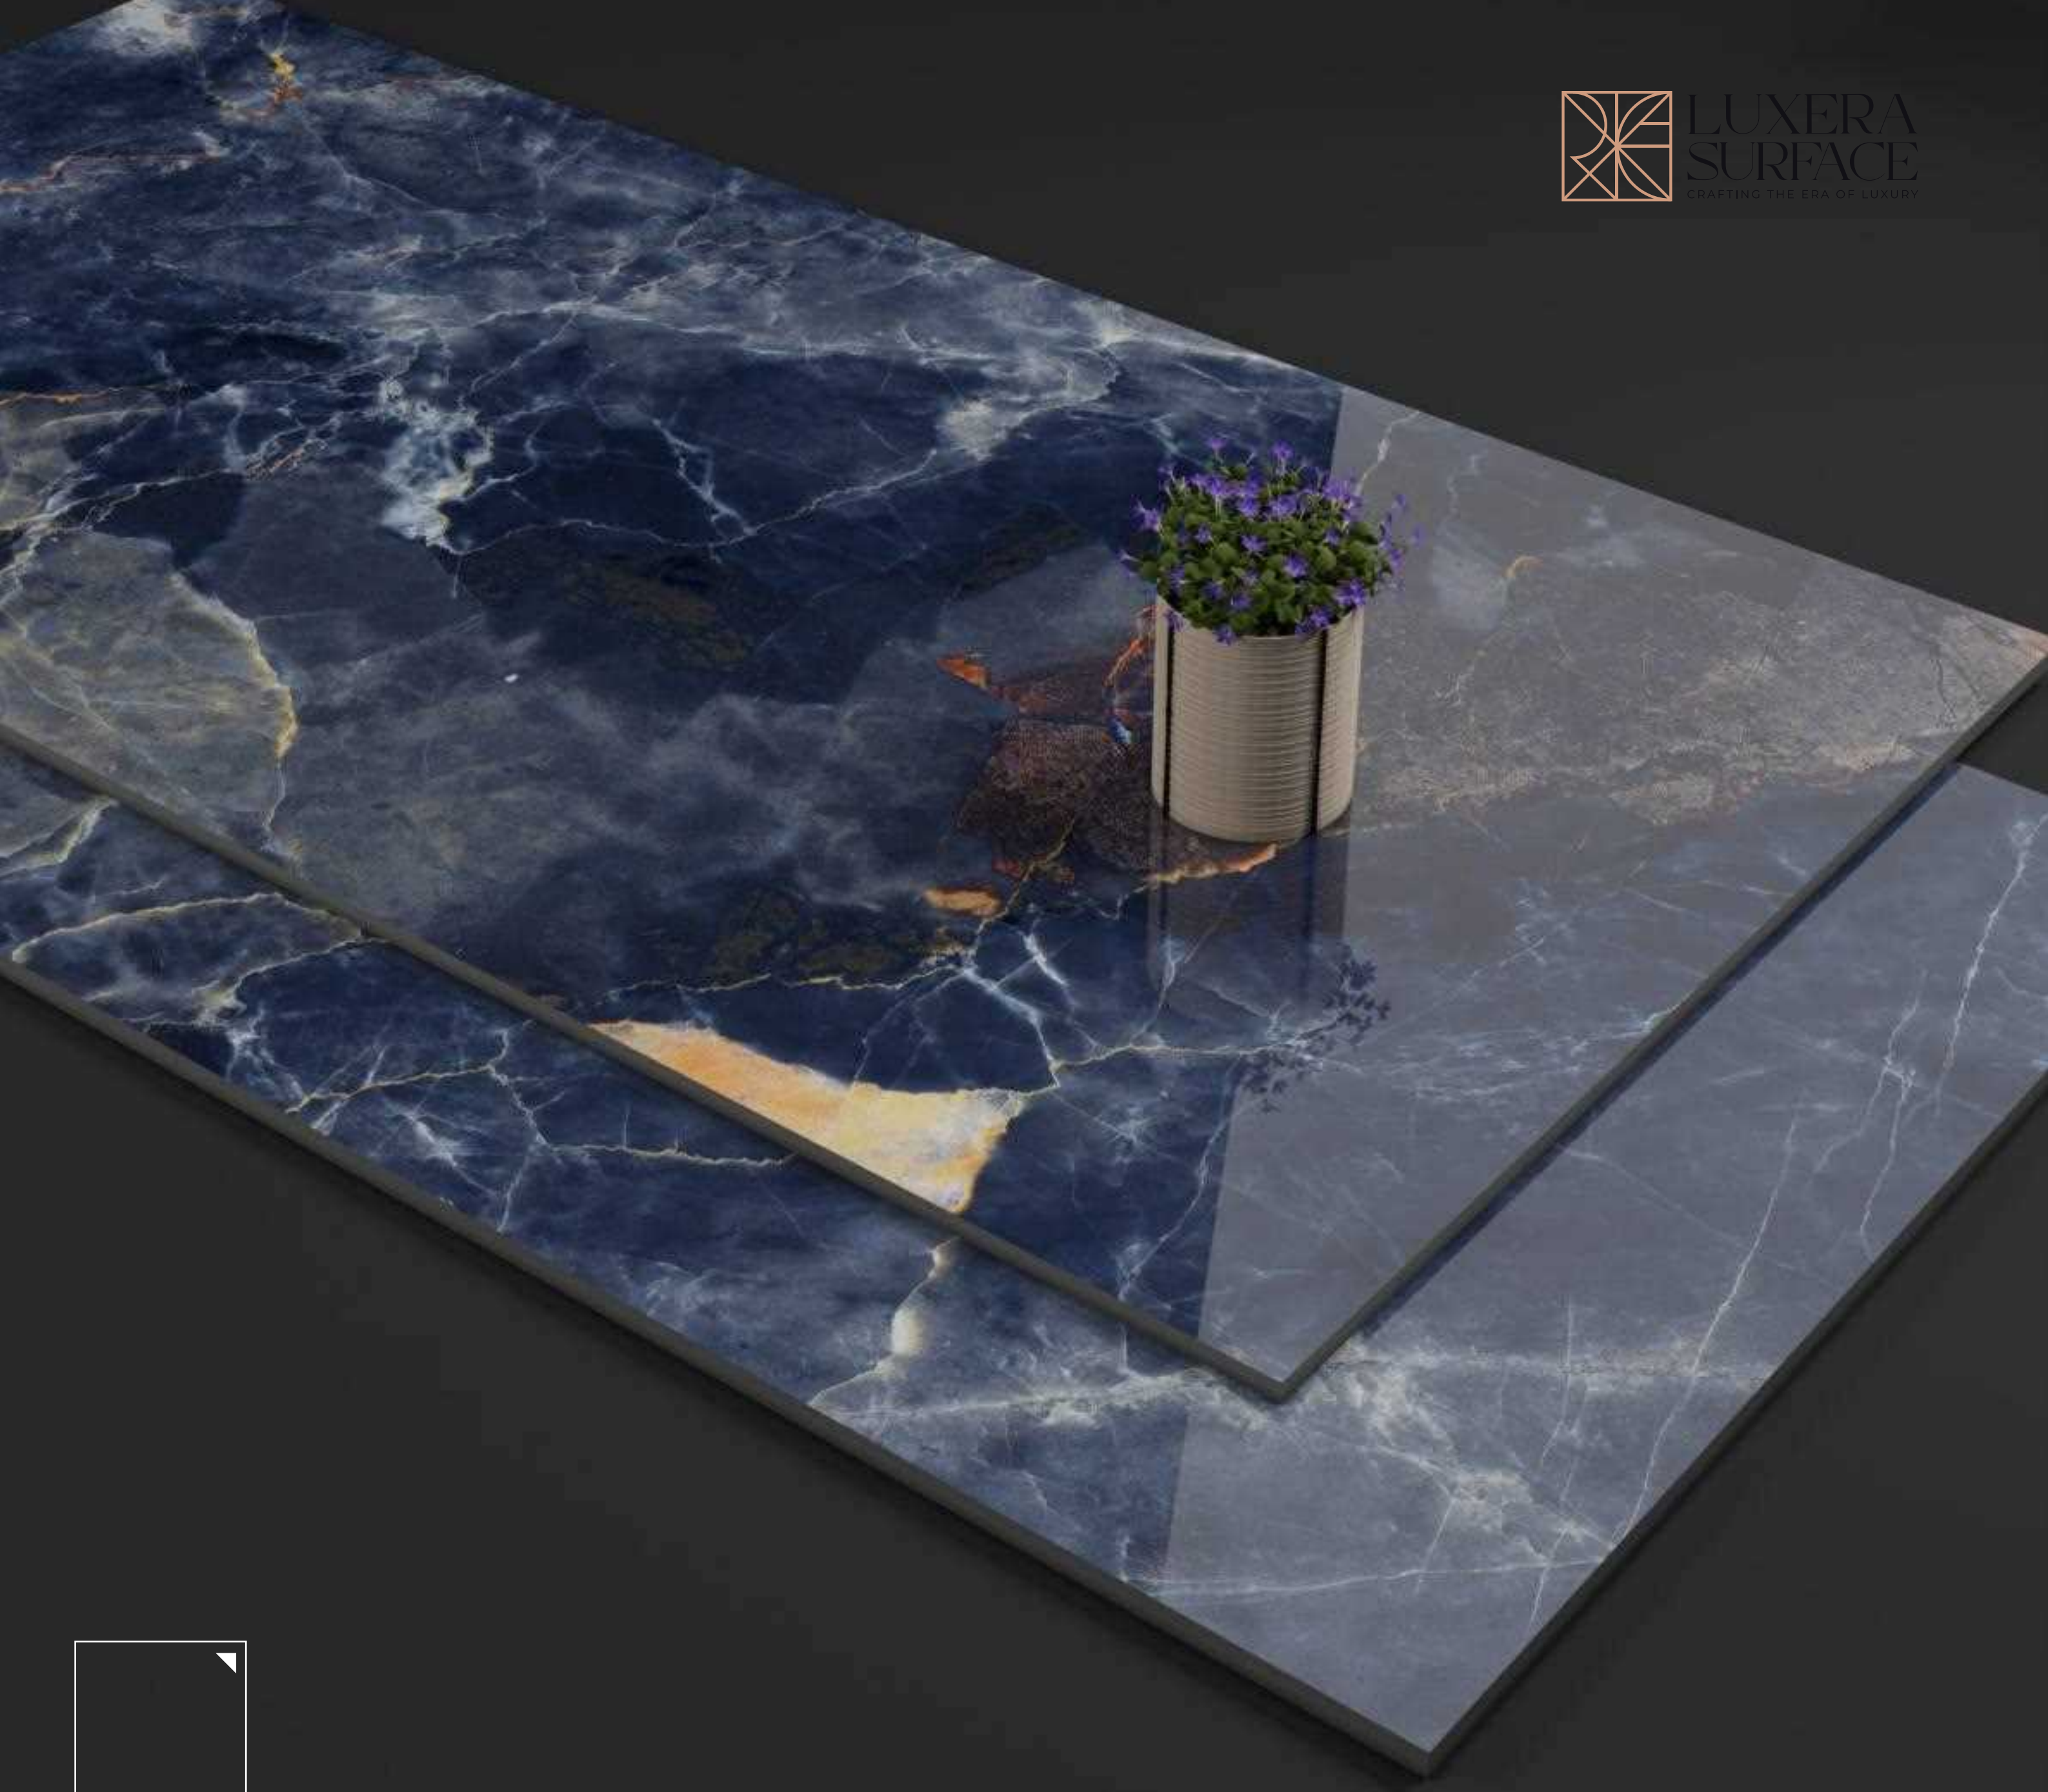

**LUXERA  
SURFACE**  
CRAFTING THE ERA OF LUXURY

DESIGN

**OCEAN  
BLUE**

SIZE

**600X  
1200MM**

FINISH

**SUPER  
HIGH GLOSS**

600x  
1200MM