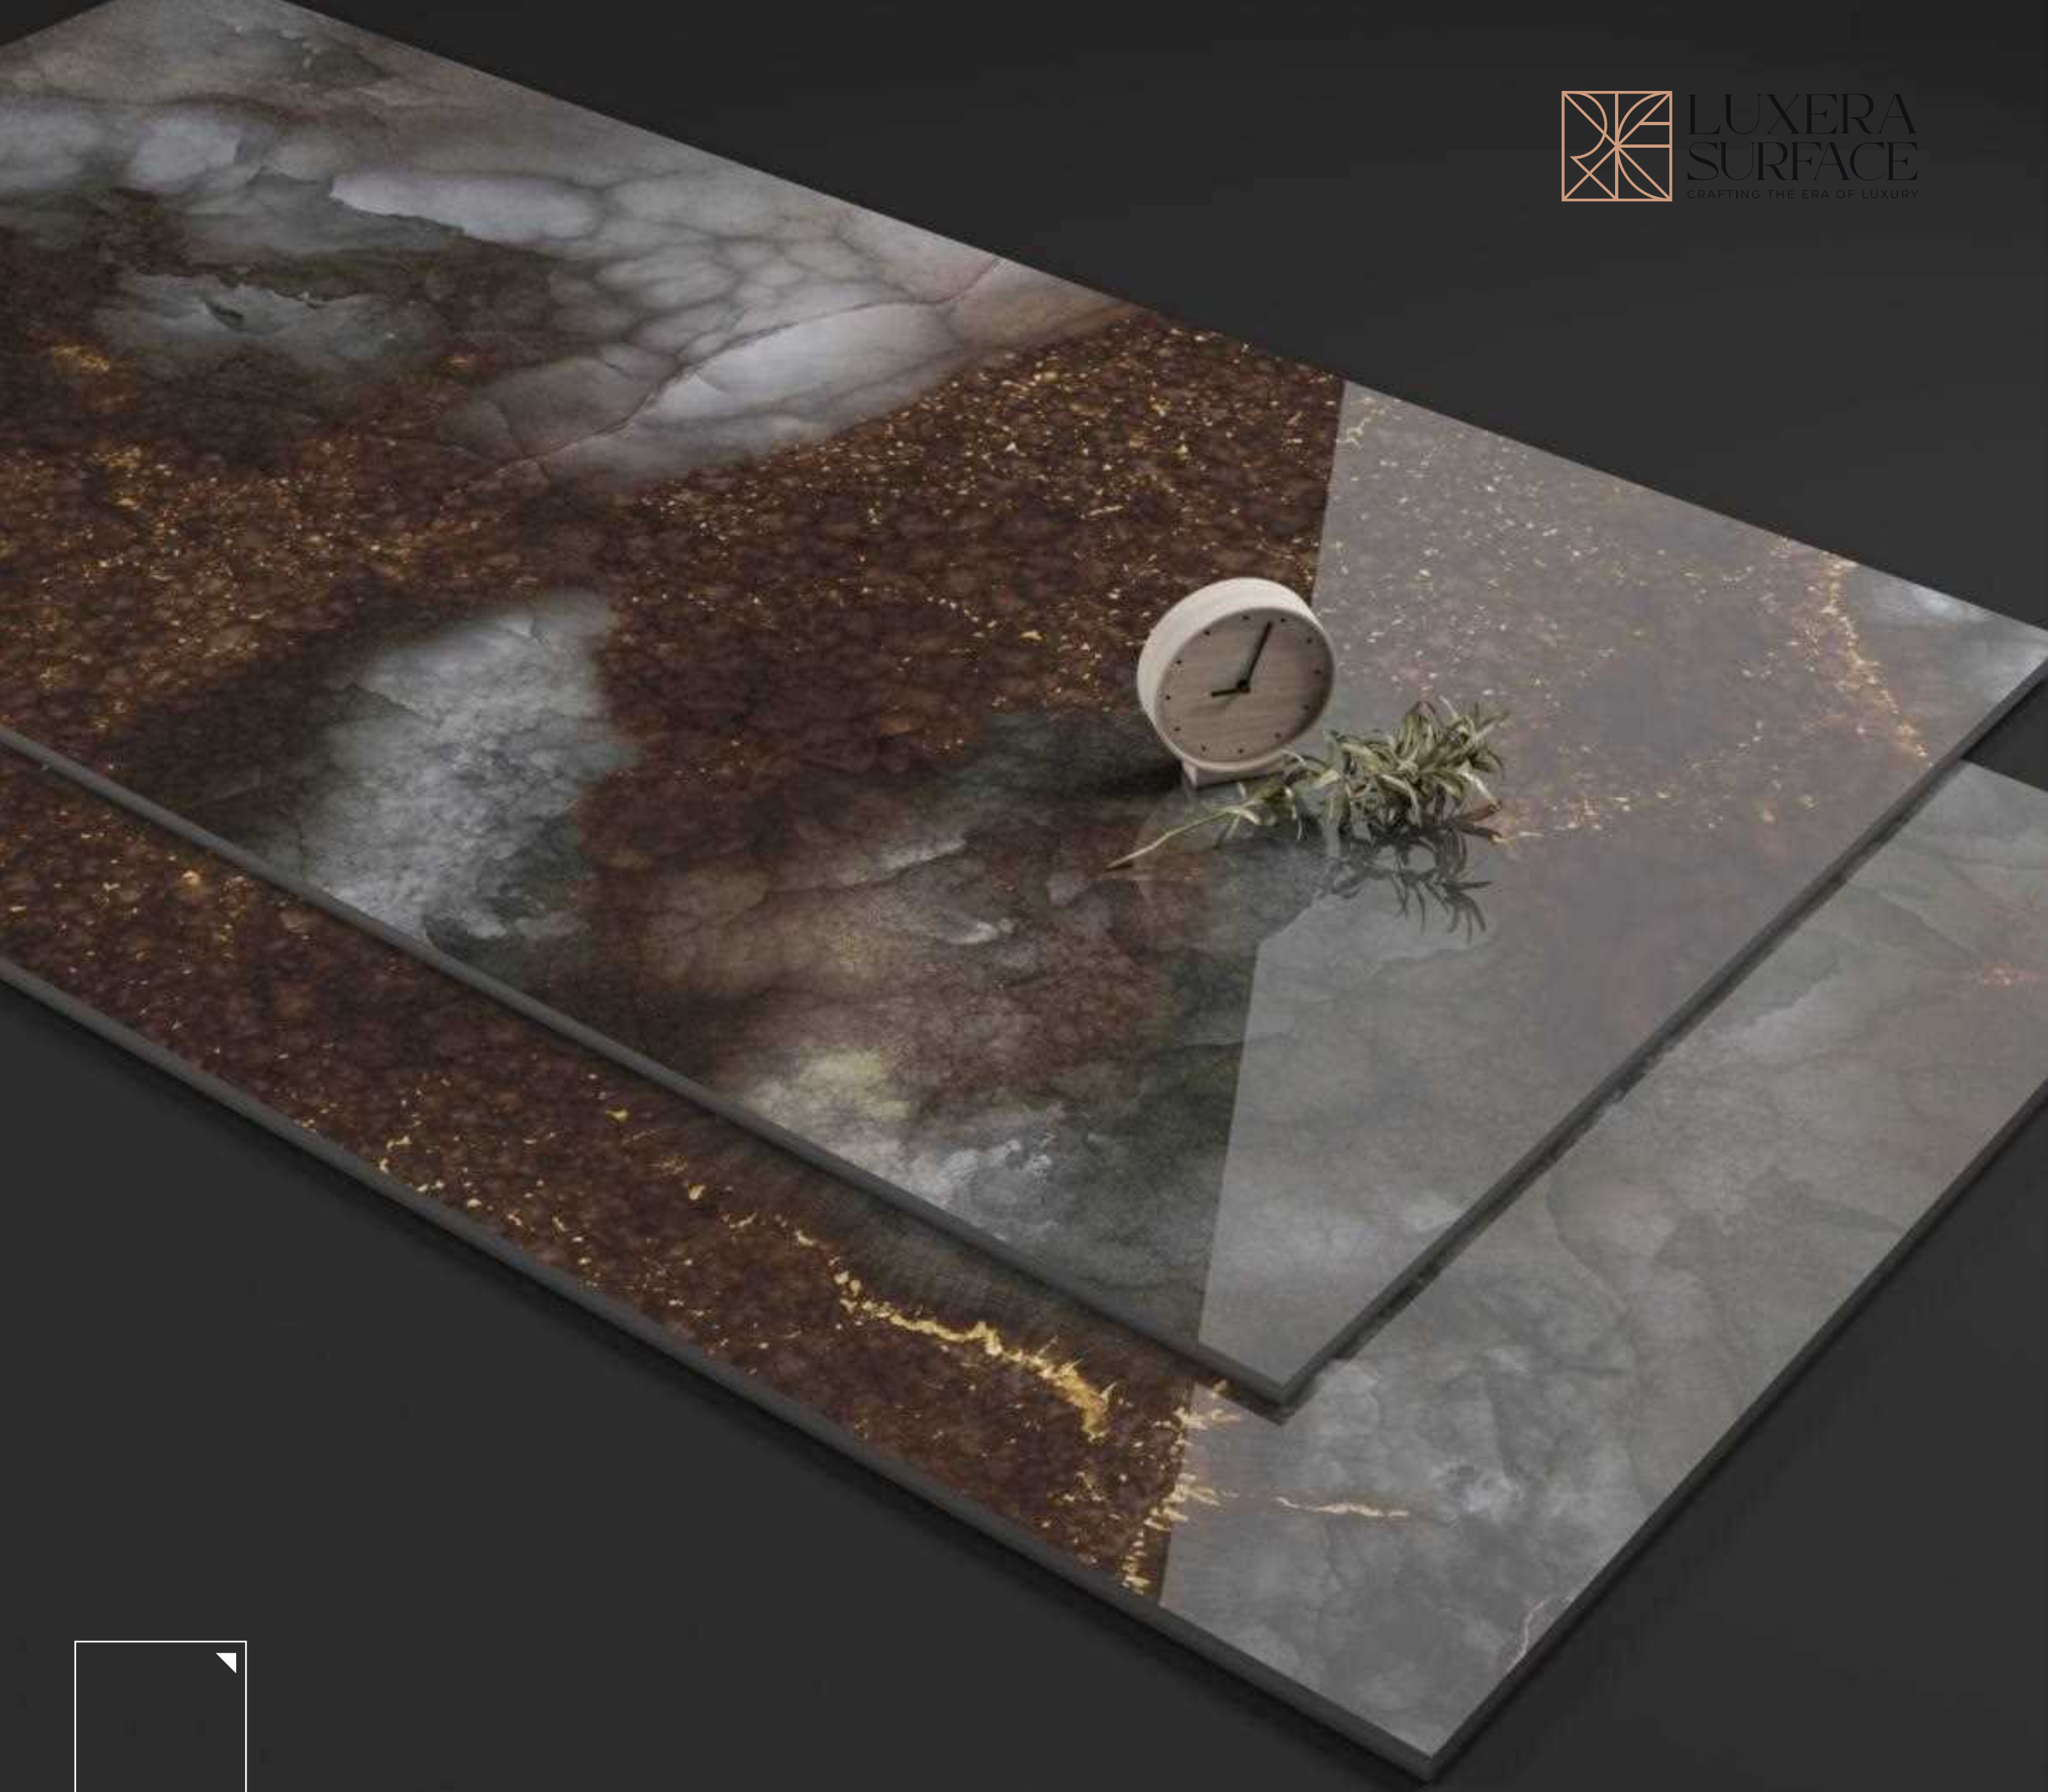

DESIGN

**COSMIC  
DARK**

SIZE

**600X  
1200MM**

FINISH

**SUPER  
HIGH GLOSS**

600x  
1200MM

COSMIC DARK