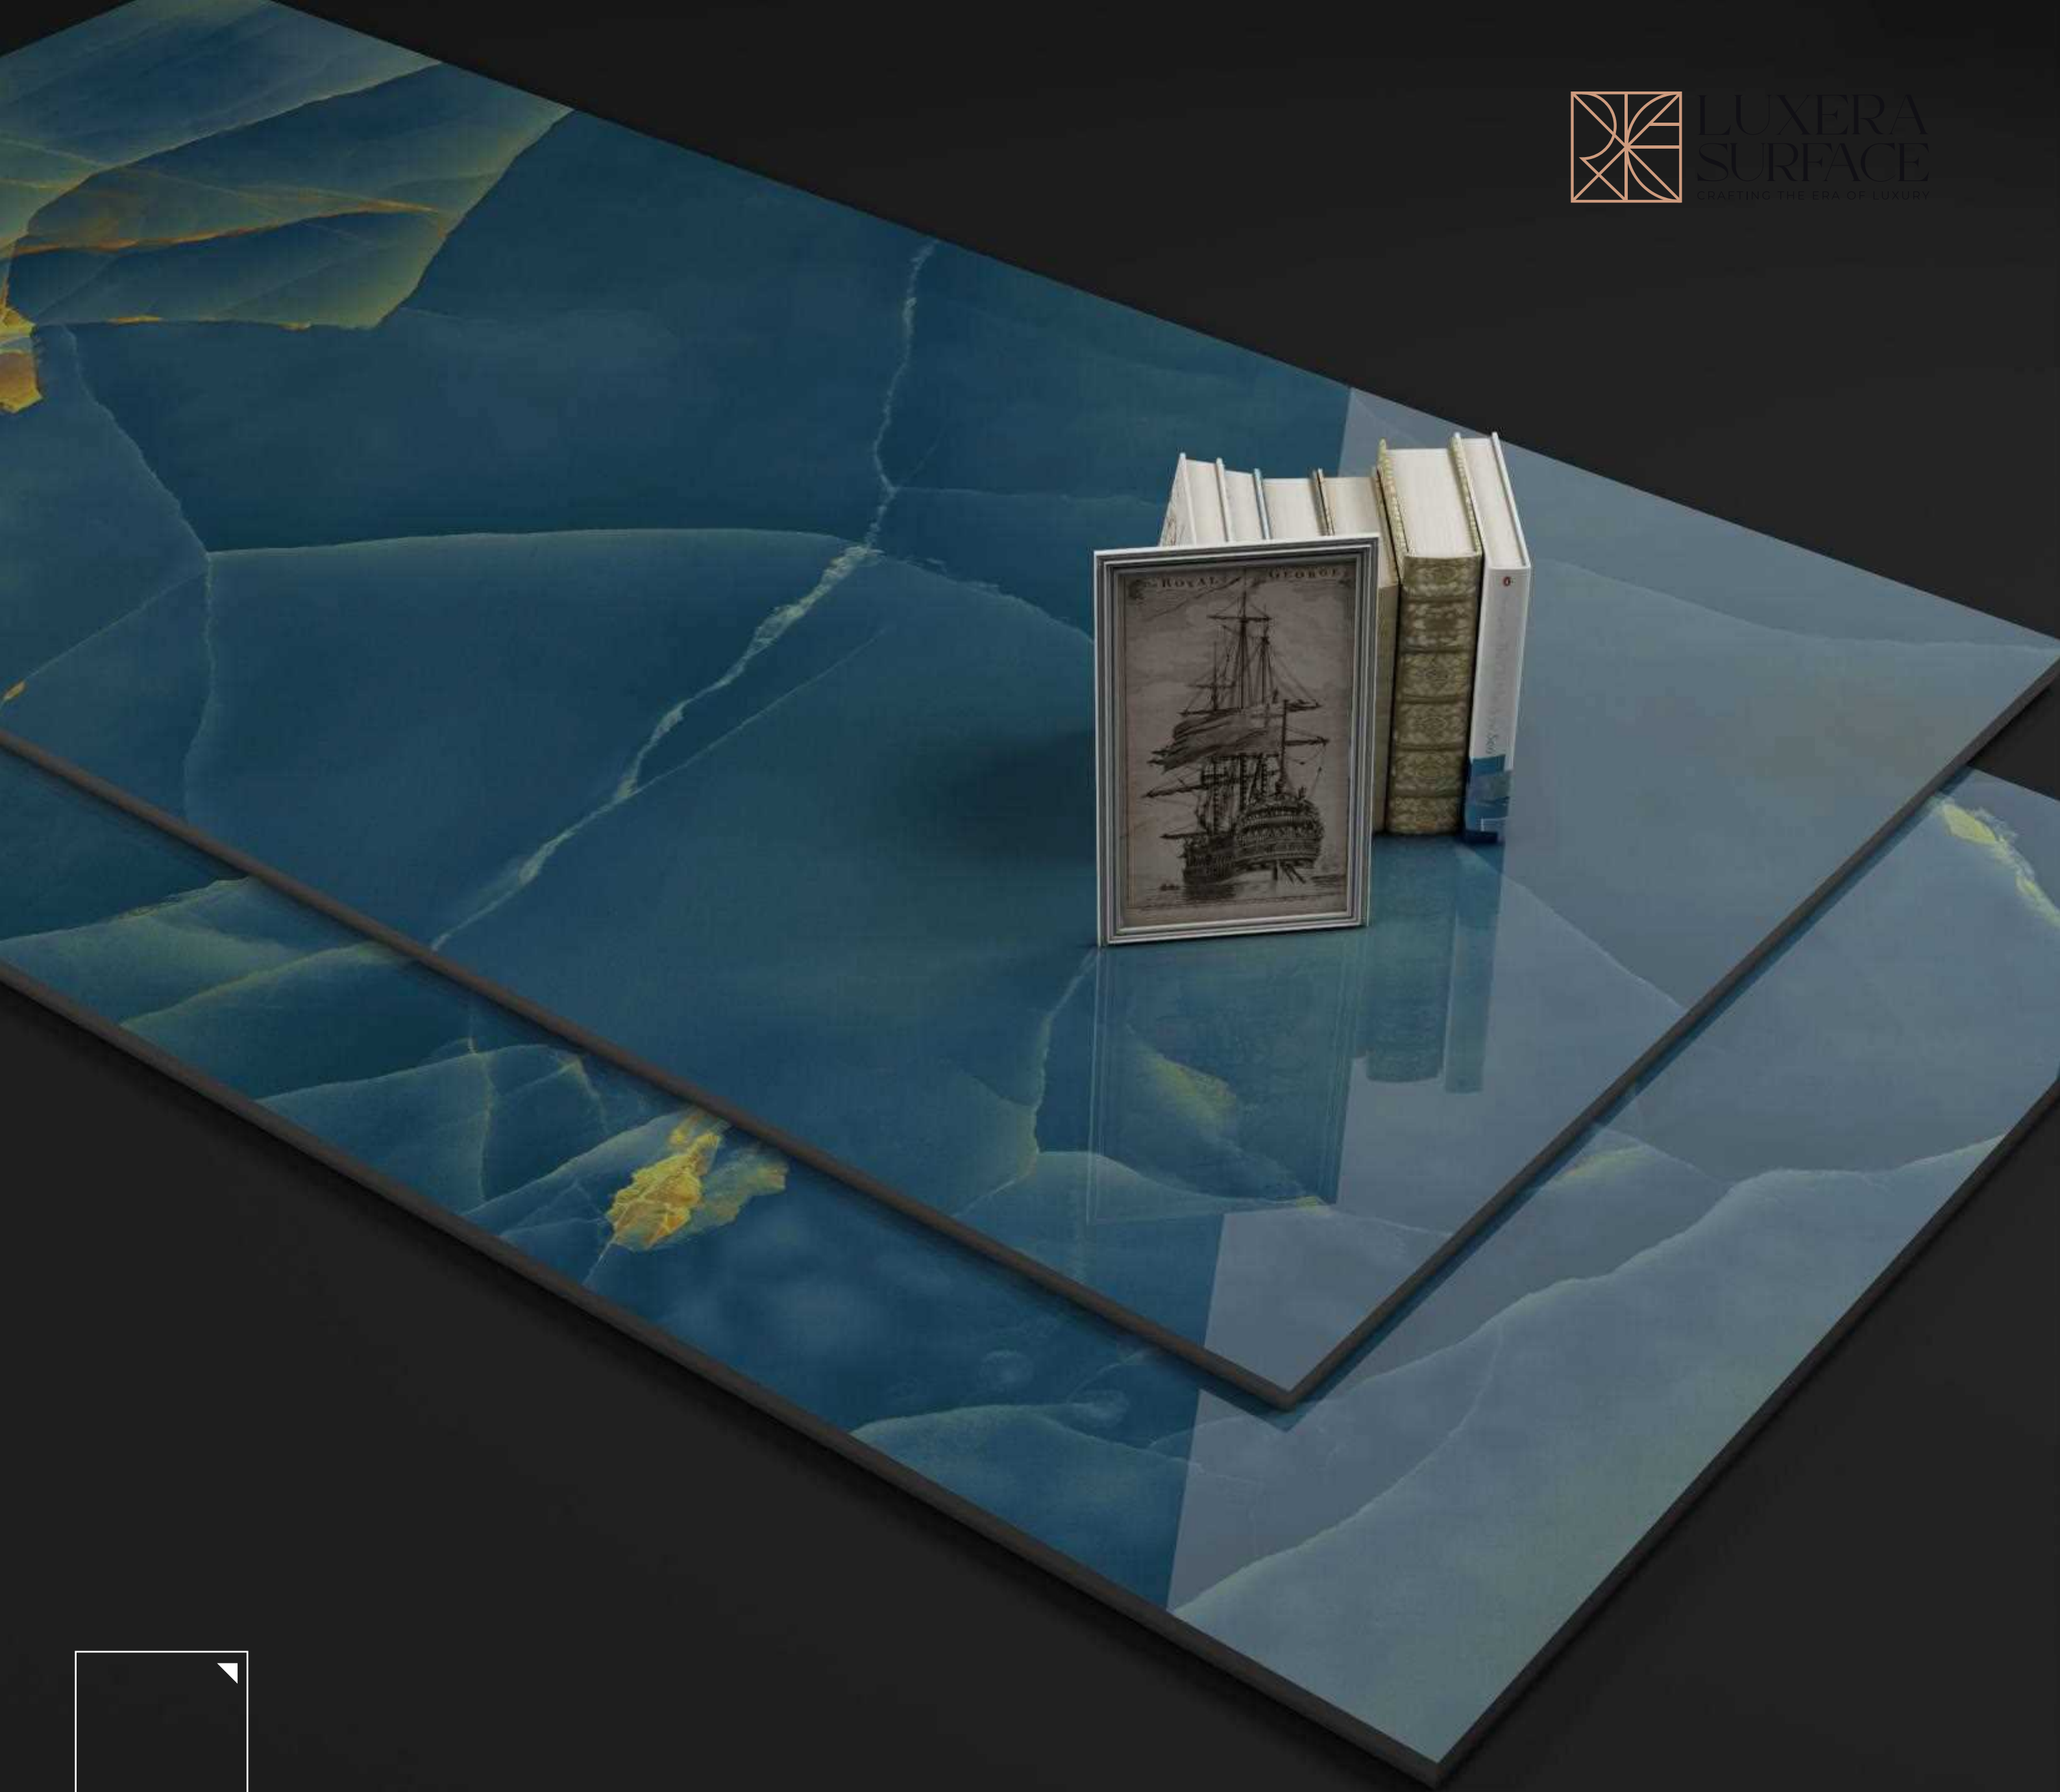

600x
1200MM

ONICE AQUA