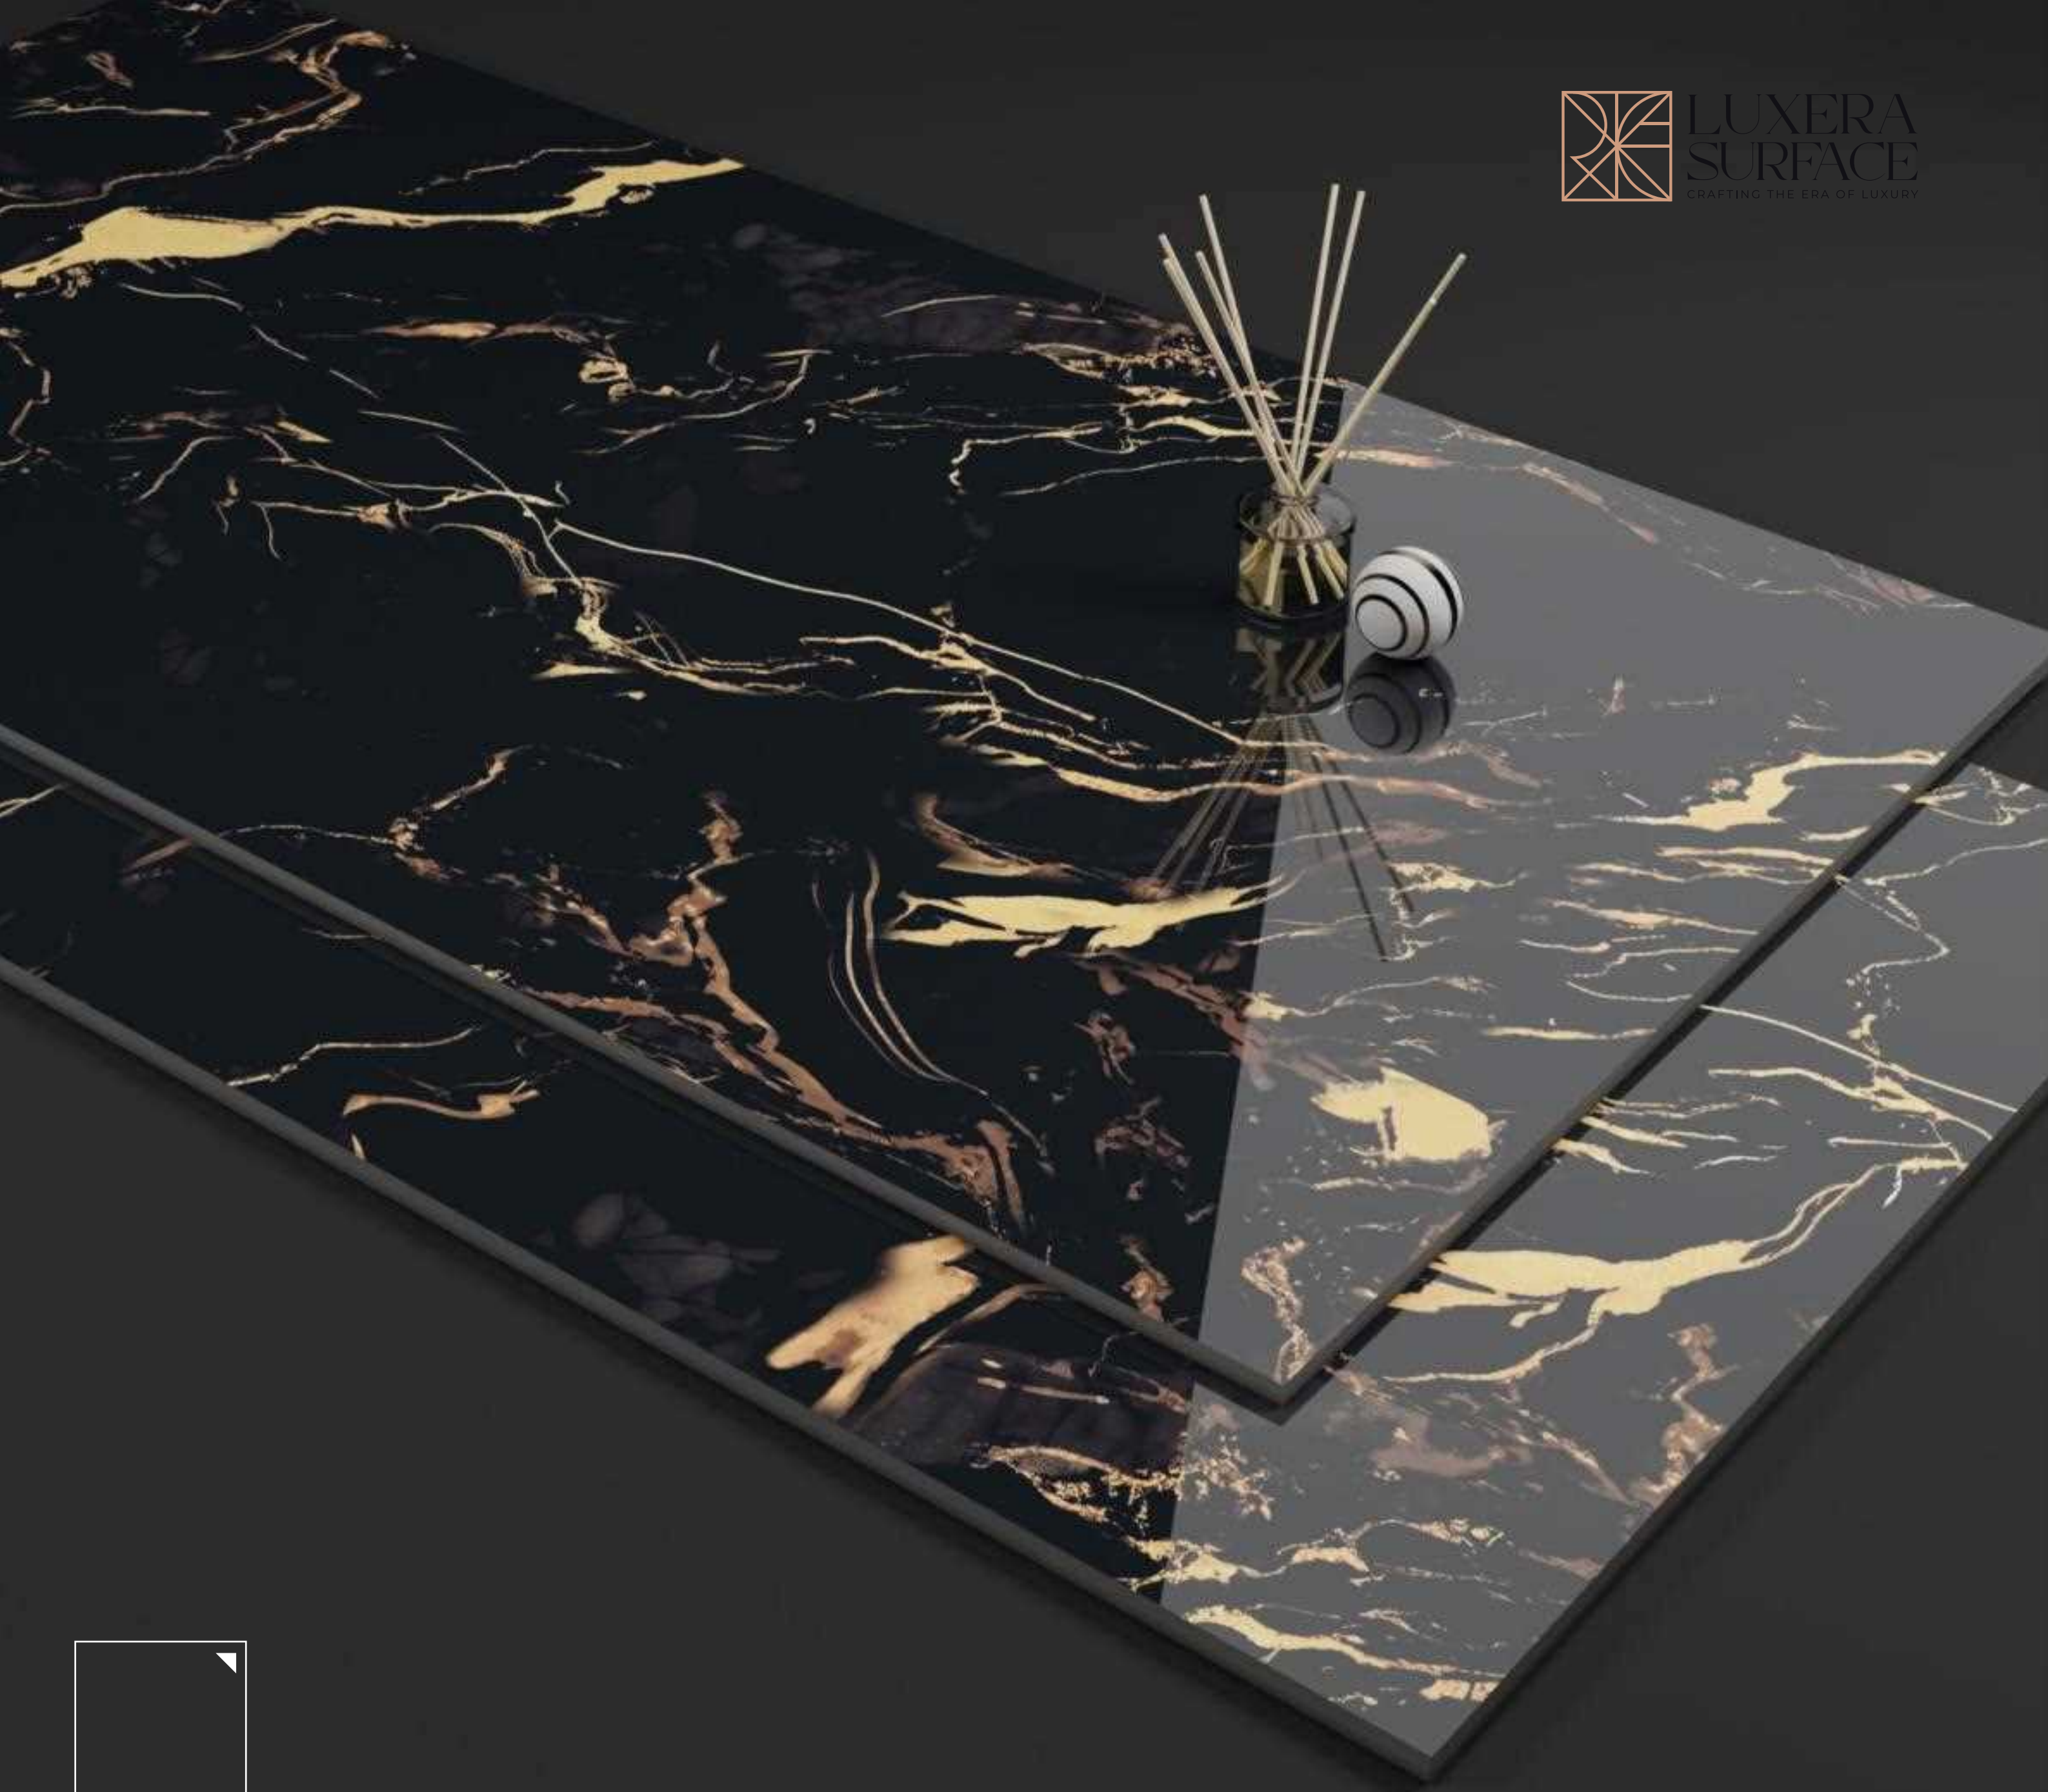

Super  
**HIGH  
GLOSS**

**LUXERA  
SURFACE**  
CRAFTING THE ERA OF LUXURY

DESIGN

**FLEXO  
GOLD**

SIZE

**600X  
1200MM**

FINISH

**SUPER  
HIGH GLOSS**

600x  
1200MM

FLEXO GOLD

FLEXO GOLD

RANDOM 05

Super  
**HIGH  
GLOSS** 

**LUXERA  
SURFACE**  
CRAFTING THE ERA OF LUXURY

DESIGN

**GLITER  
BLACK**