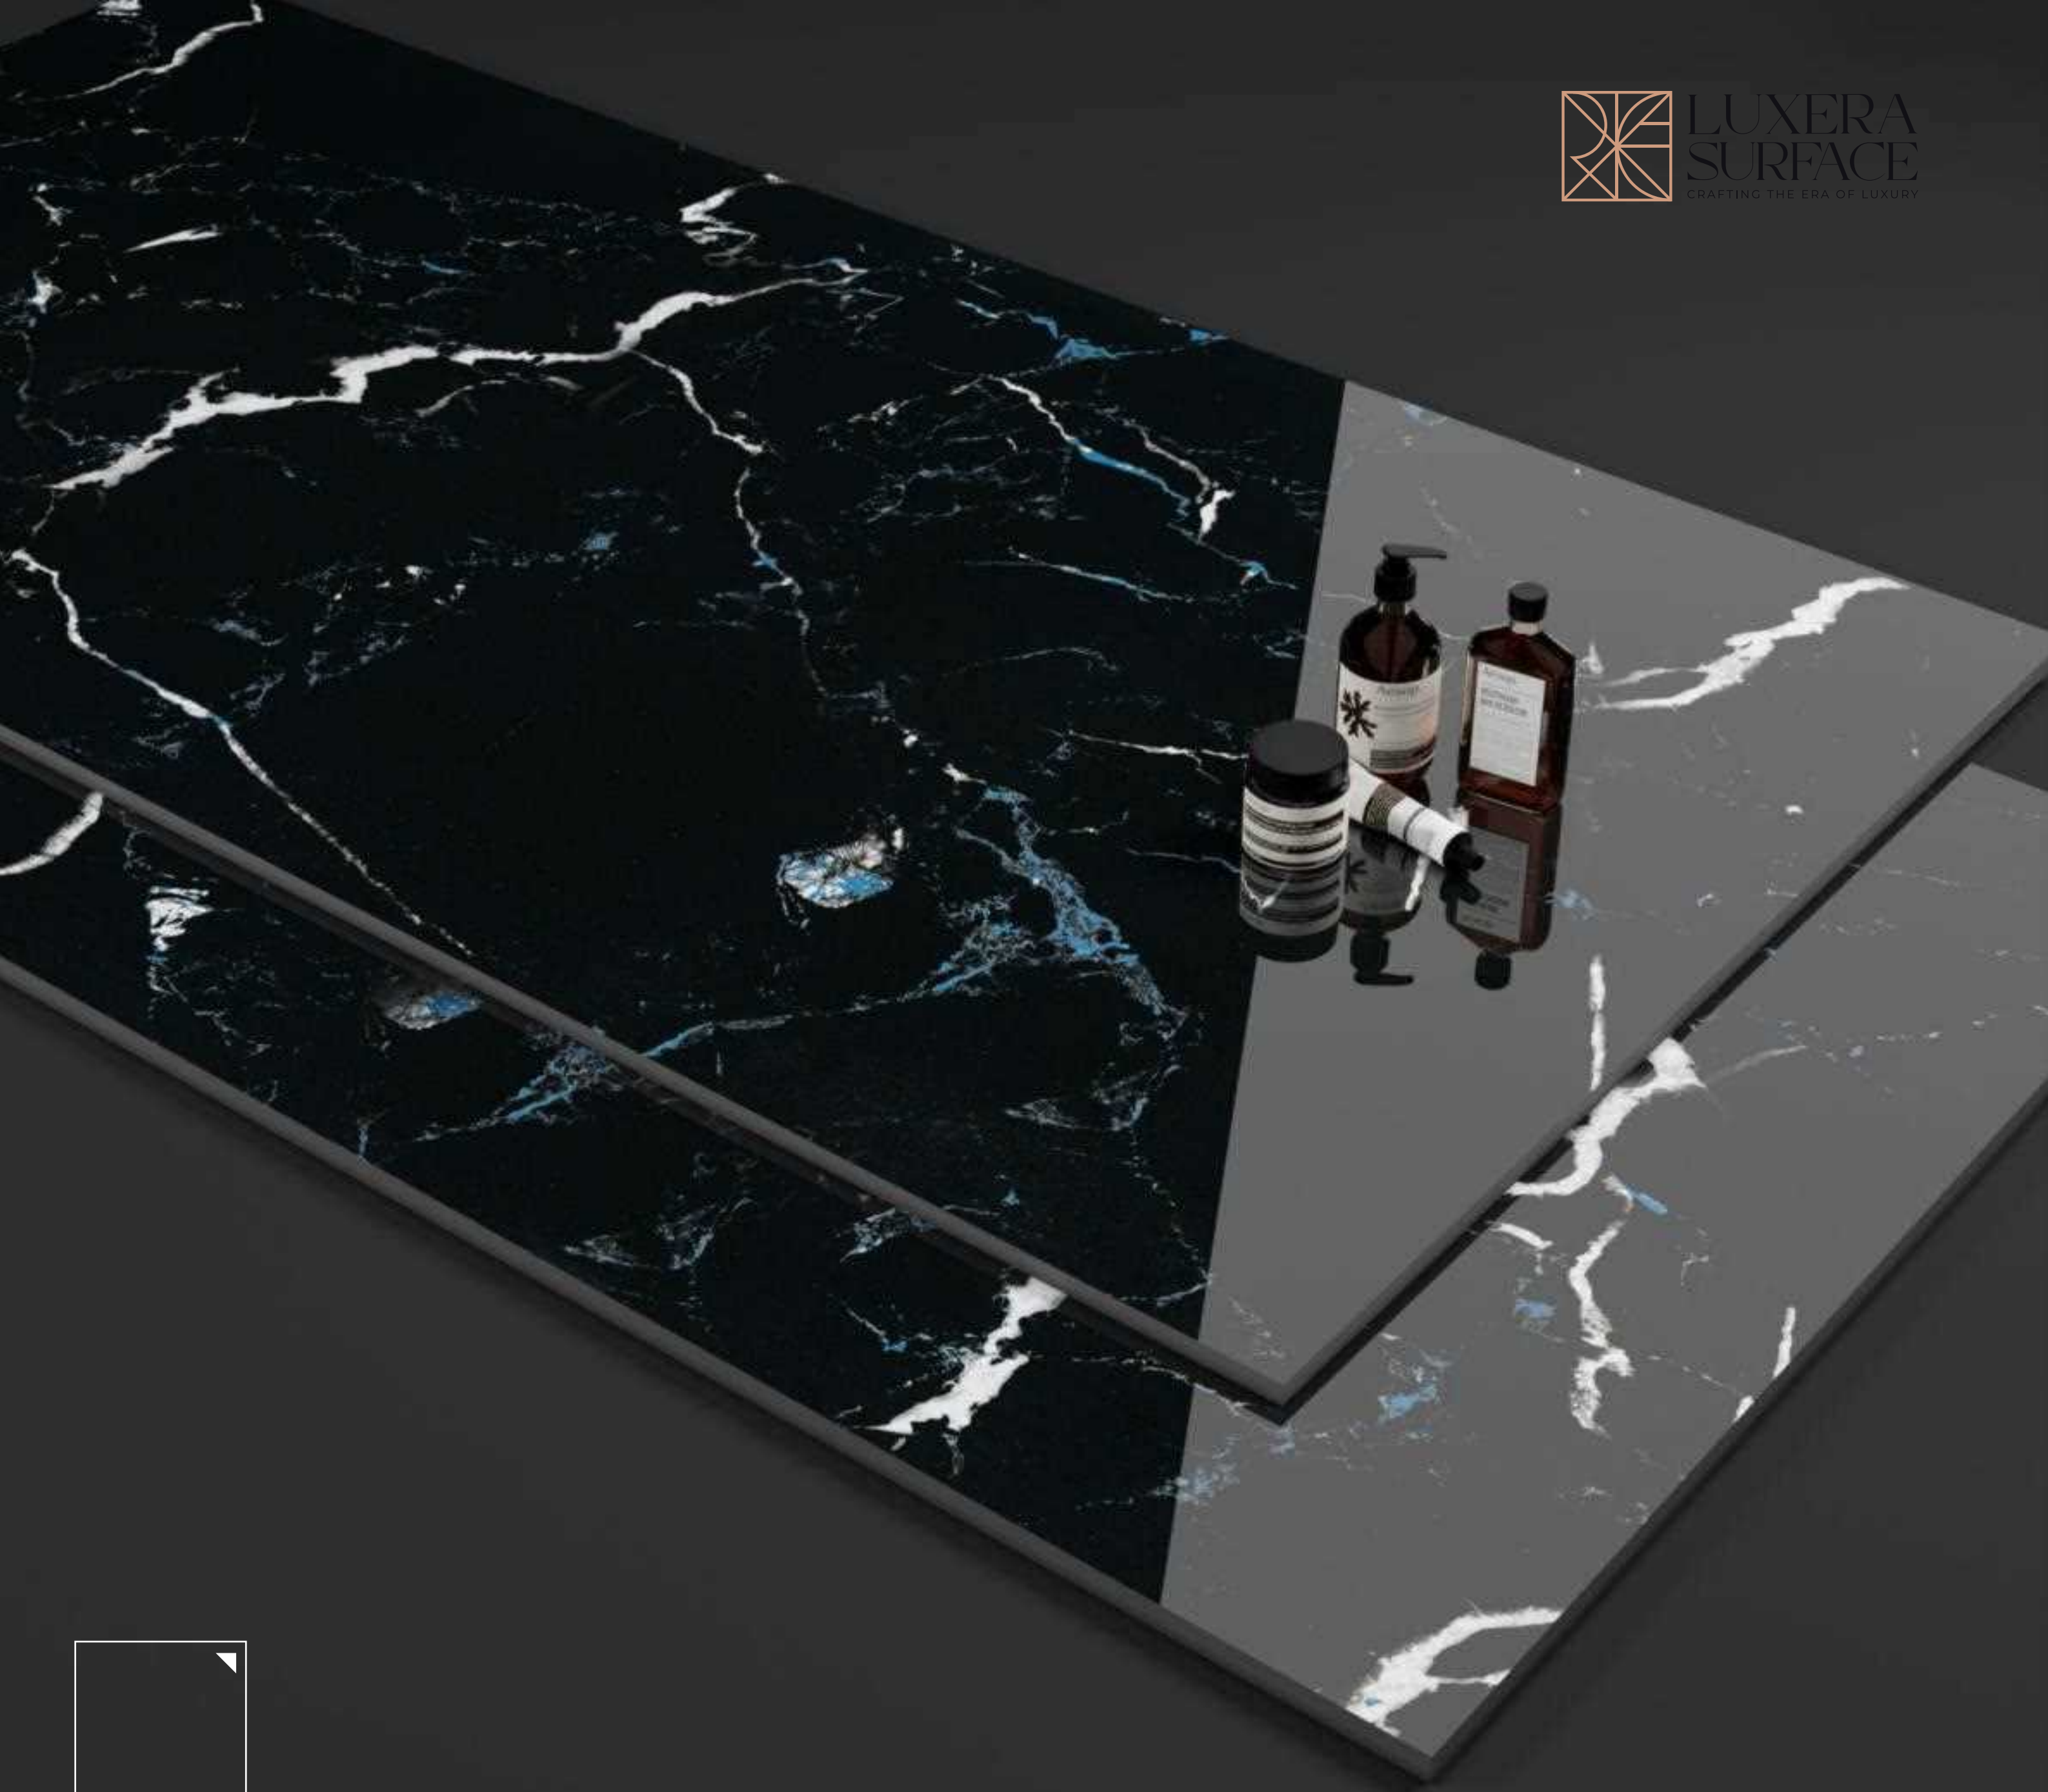

Super  
**HIGH  
GLOSS** 

DESIGN

**PHOENIX  
AQUA**

SIZE

**600X  
1200MM**

FINISH

**SUPER  
HIGH GLOSS**

600x  
1200MM