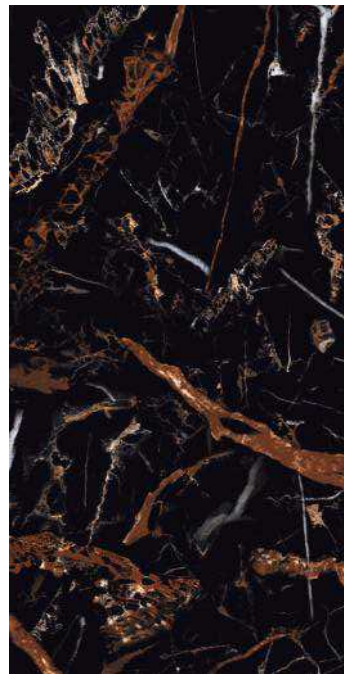

RANDOM 03

Super
**HIGH
GLOSS**

**LUXERA
SURFACE**
CRAFTING THE ERA OF LUXURY

DESIGN

**ESTONIYA
BLACK**

SIZE

**600X
1200MM**

FINISH

**SUPER
HIGH GLOSS**