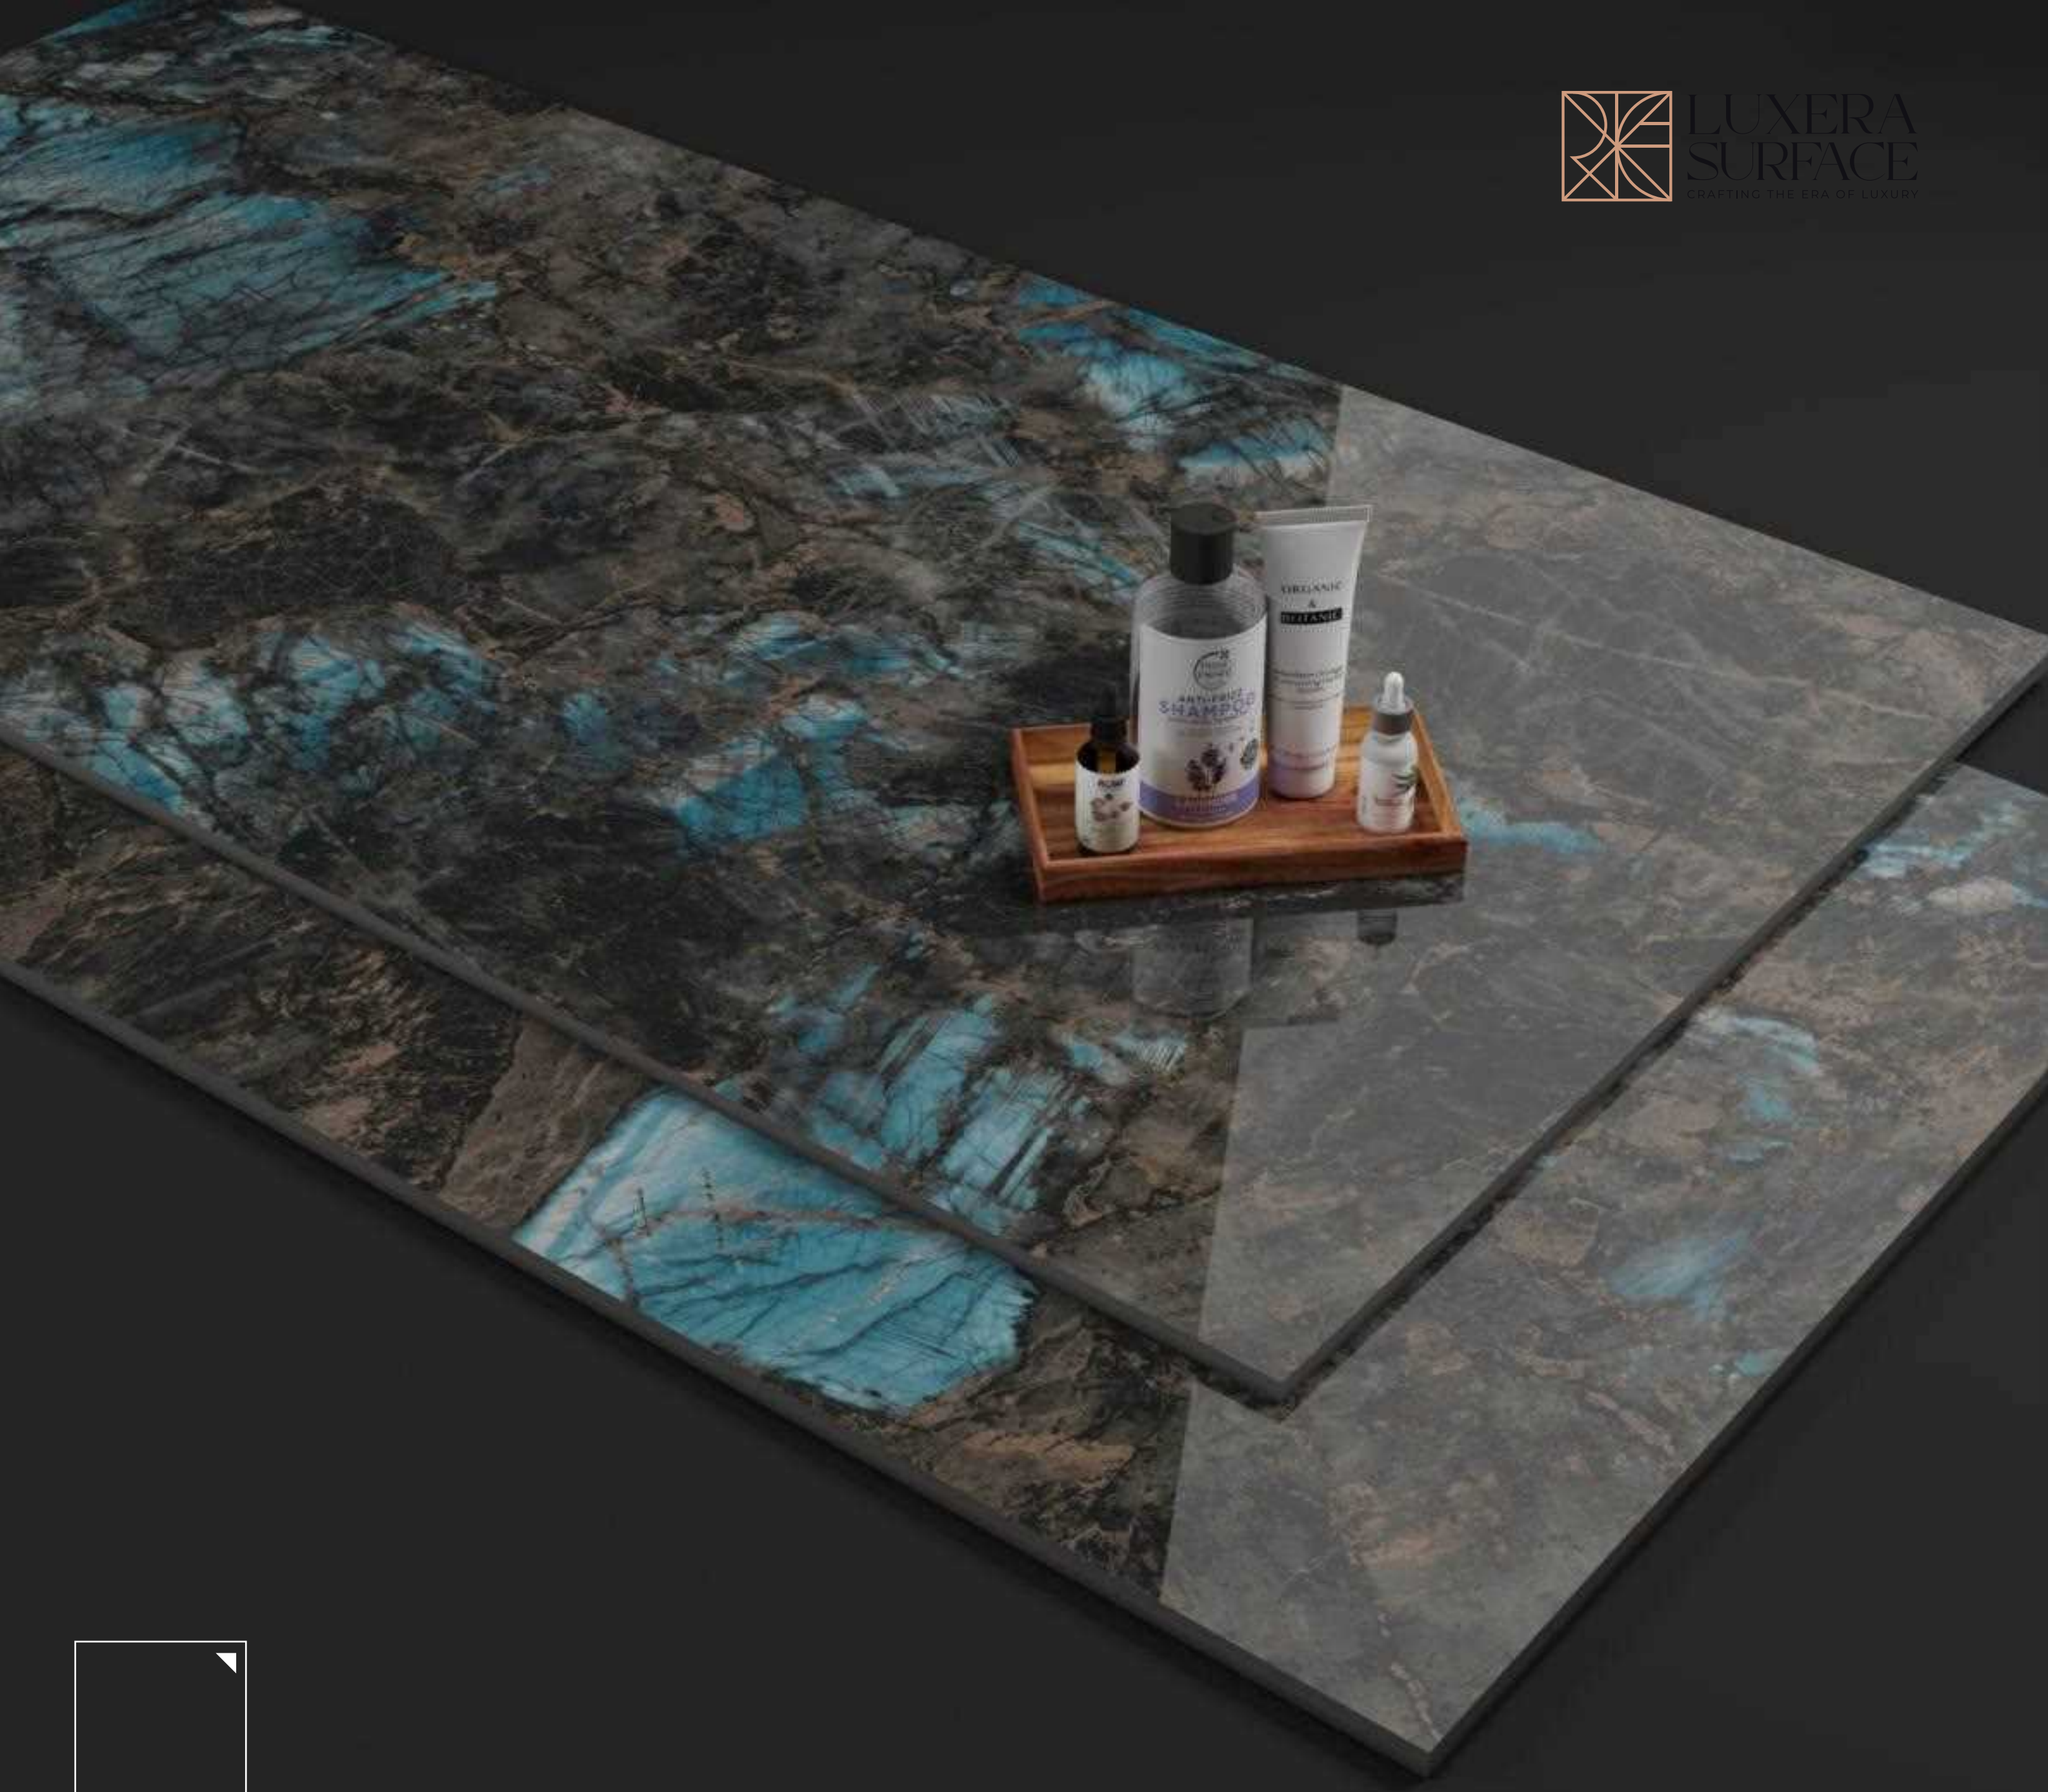

600x
1200MM

MILNER AQUA