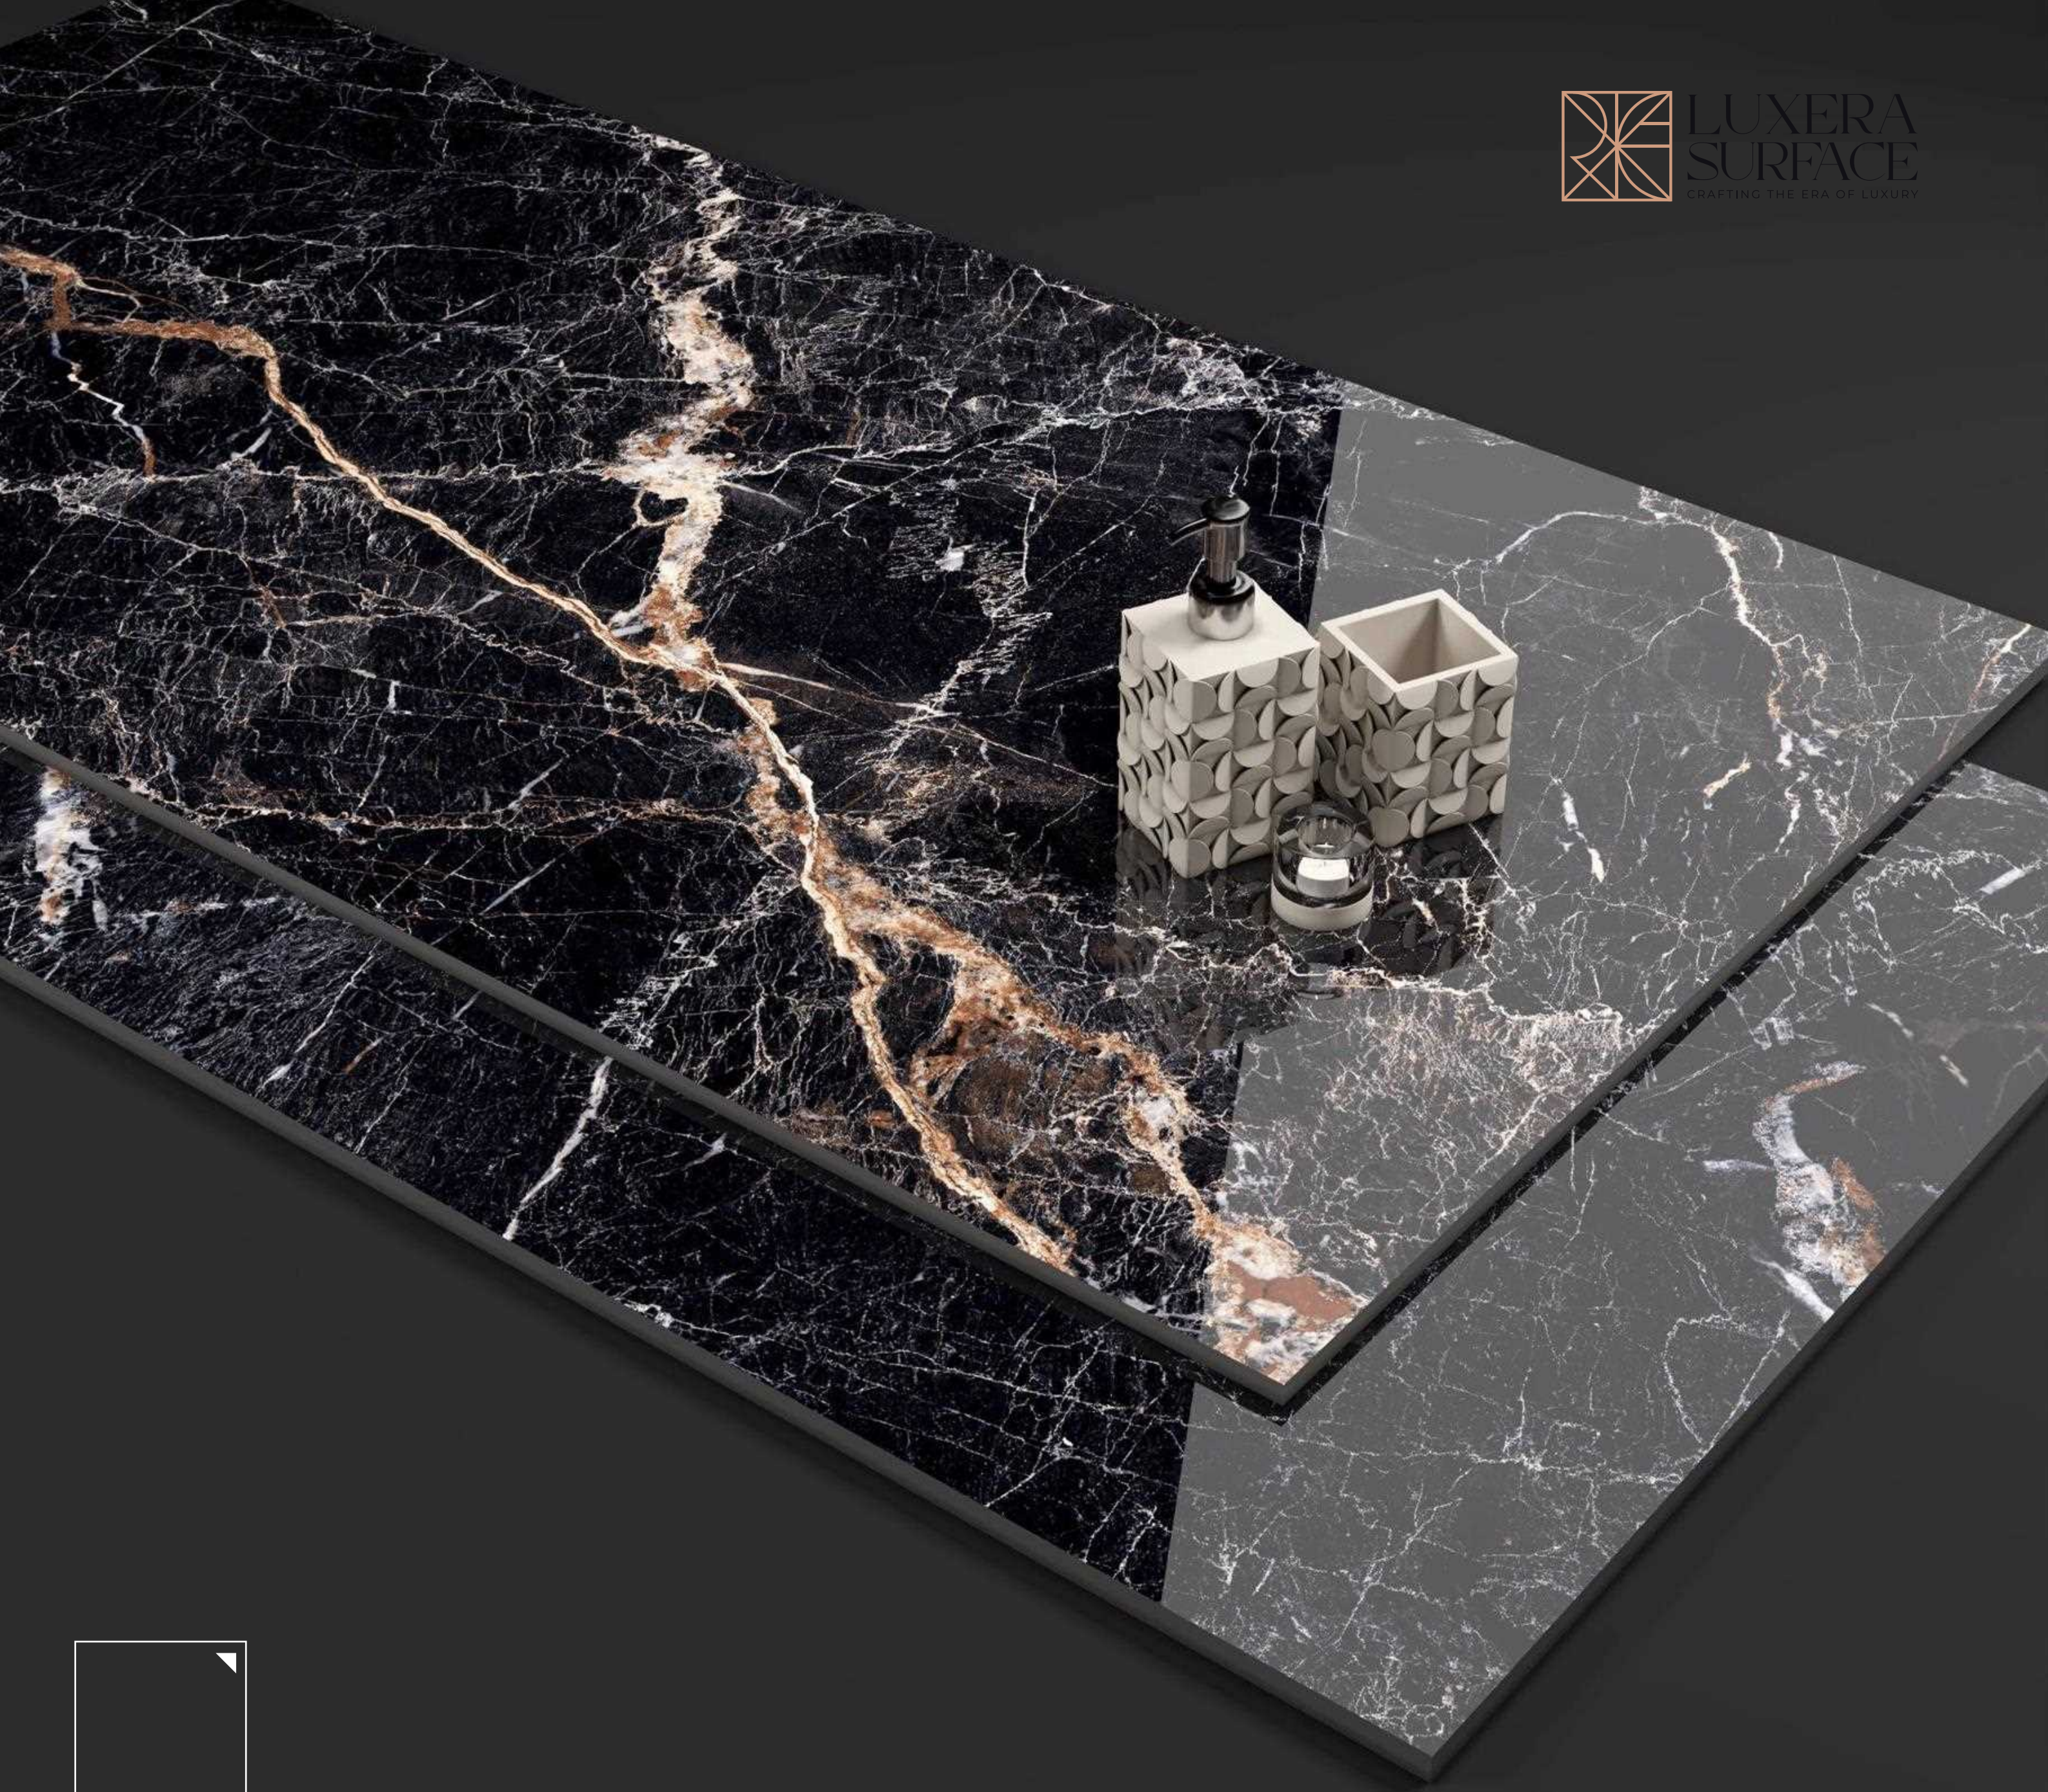

600x
1200MM

CARDIA BLACK