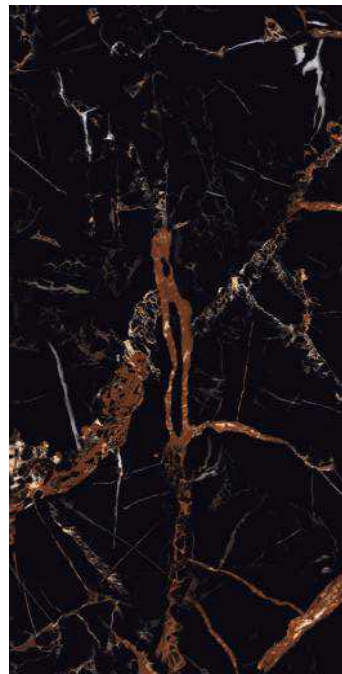

RANDOM 03

Super
**HIGH
GLOSS**

**LUXERA
SURFACE**
CRAFTING THE ERA OF LUXURY

DESIGN

**ESTONIYA
BLACK**

SIZE

**600X
1200MM**

FINISH

**SUPER
HIGH GLOSS**