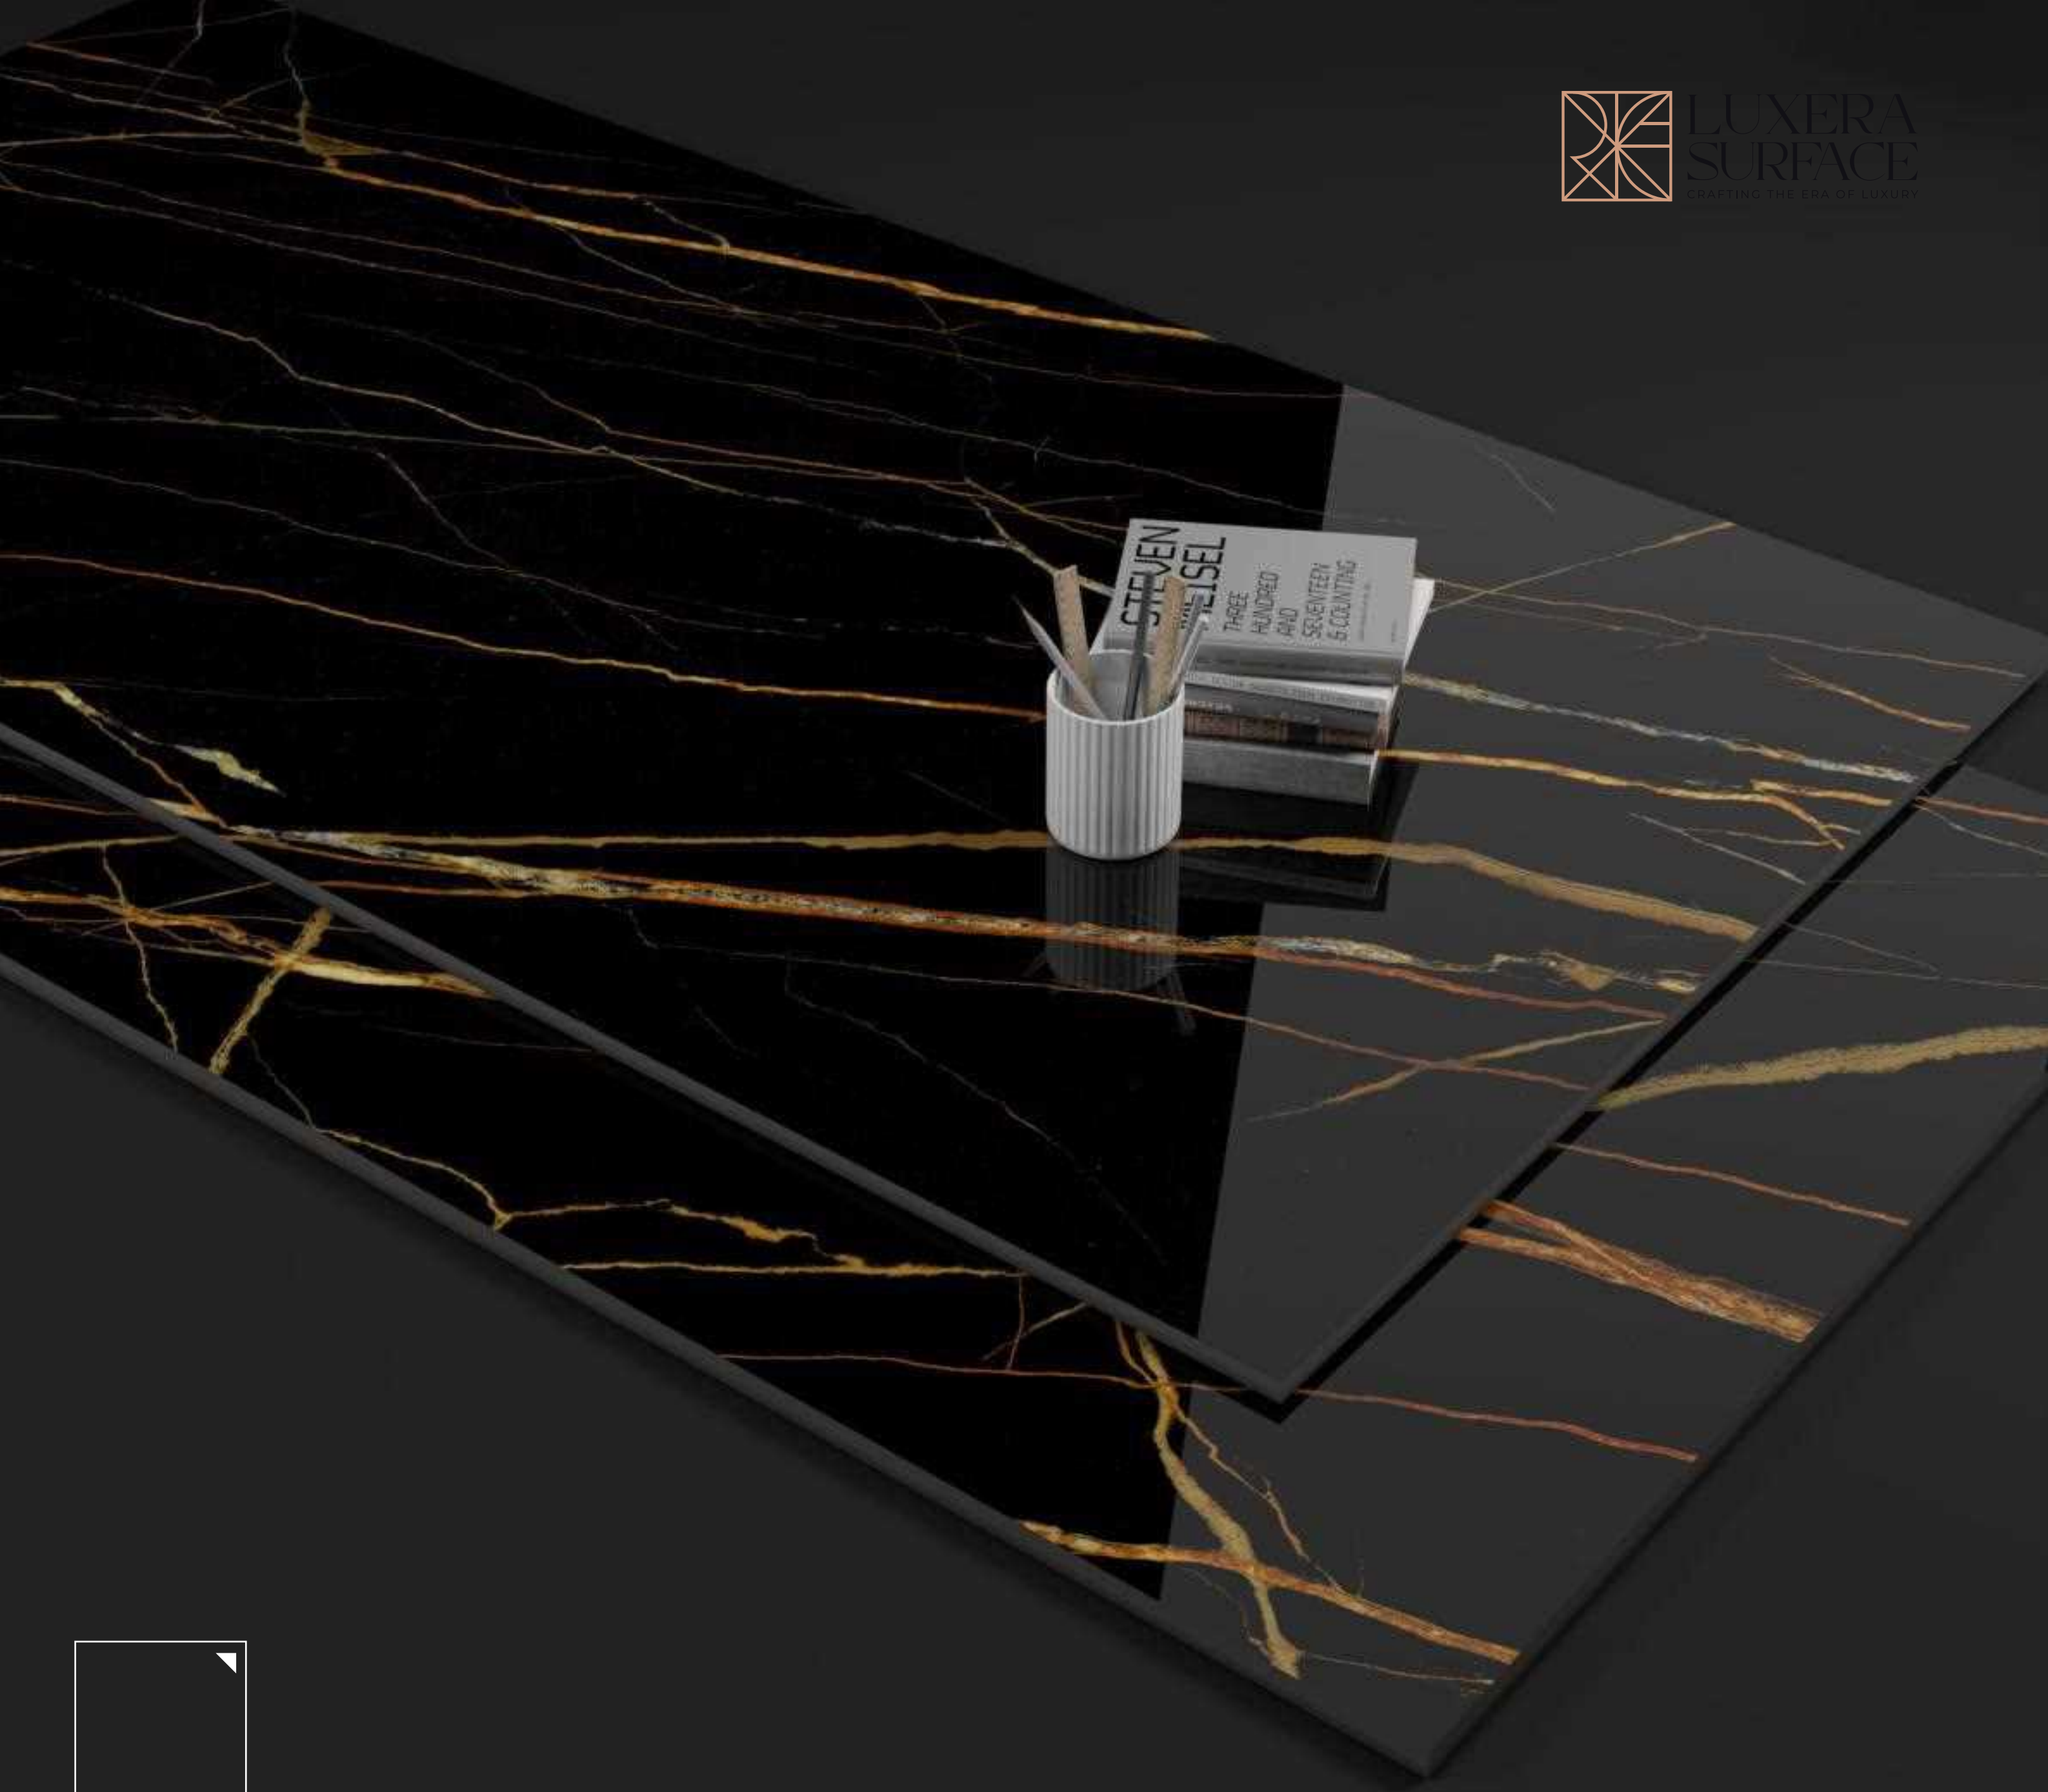

DESIGN

**MOONLIGHT  
GOLD**

SIZE

**600X  
1200MM**

FINISH

**SUPER  
HIGH GLOSS**

600x  
1200MM

MOONLIGHT GOLD