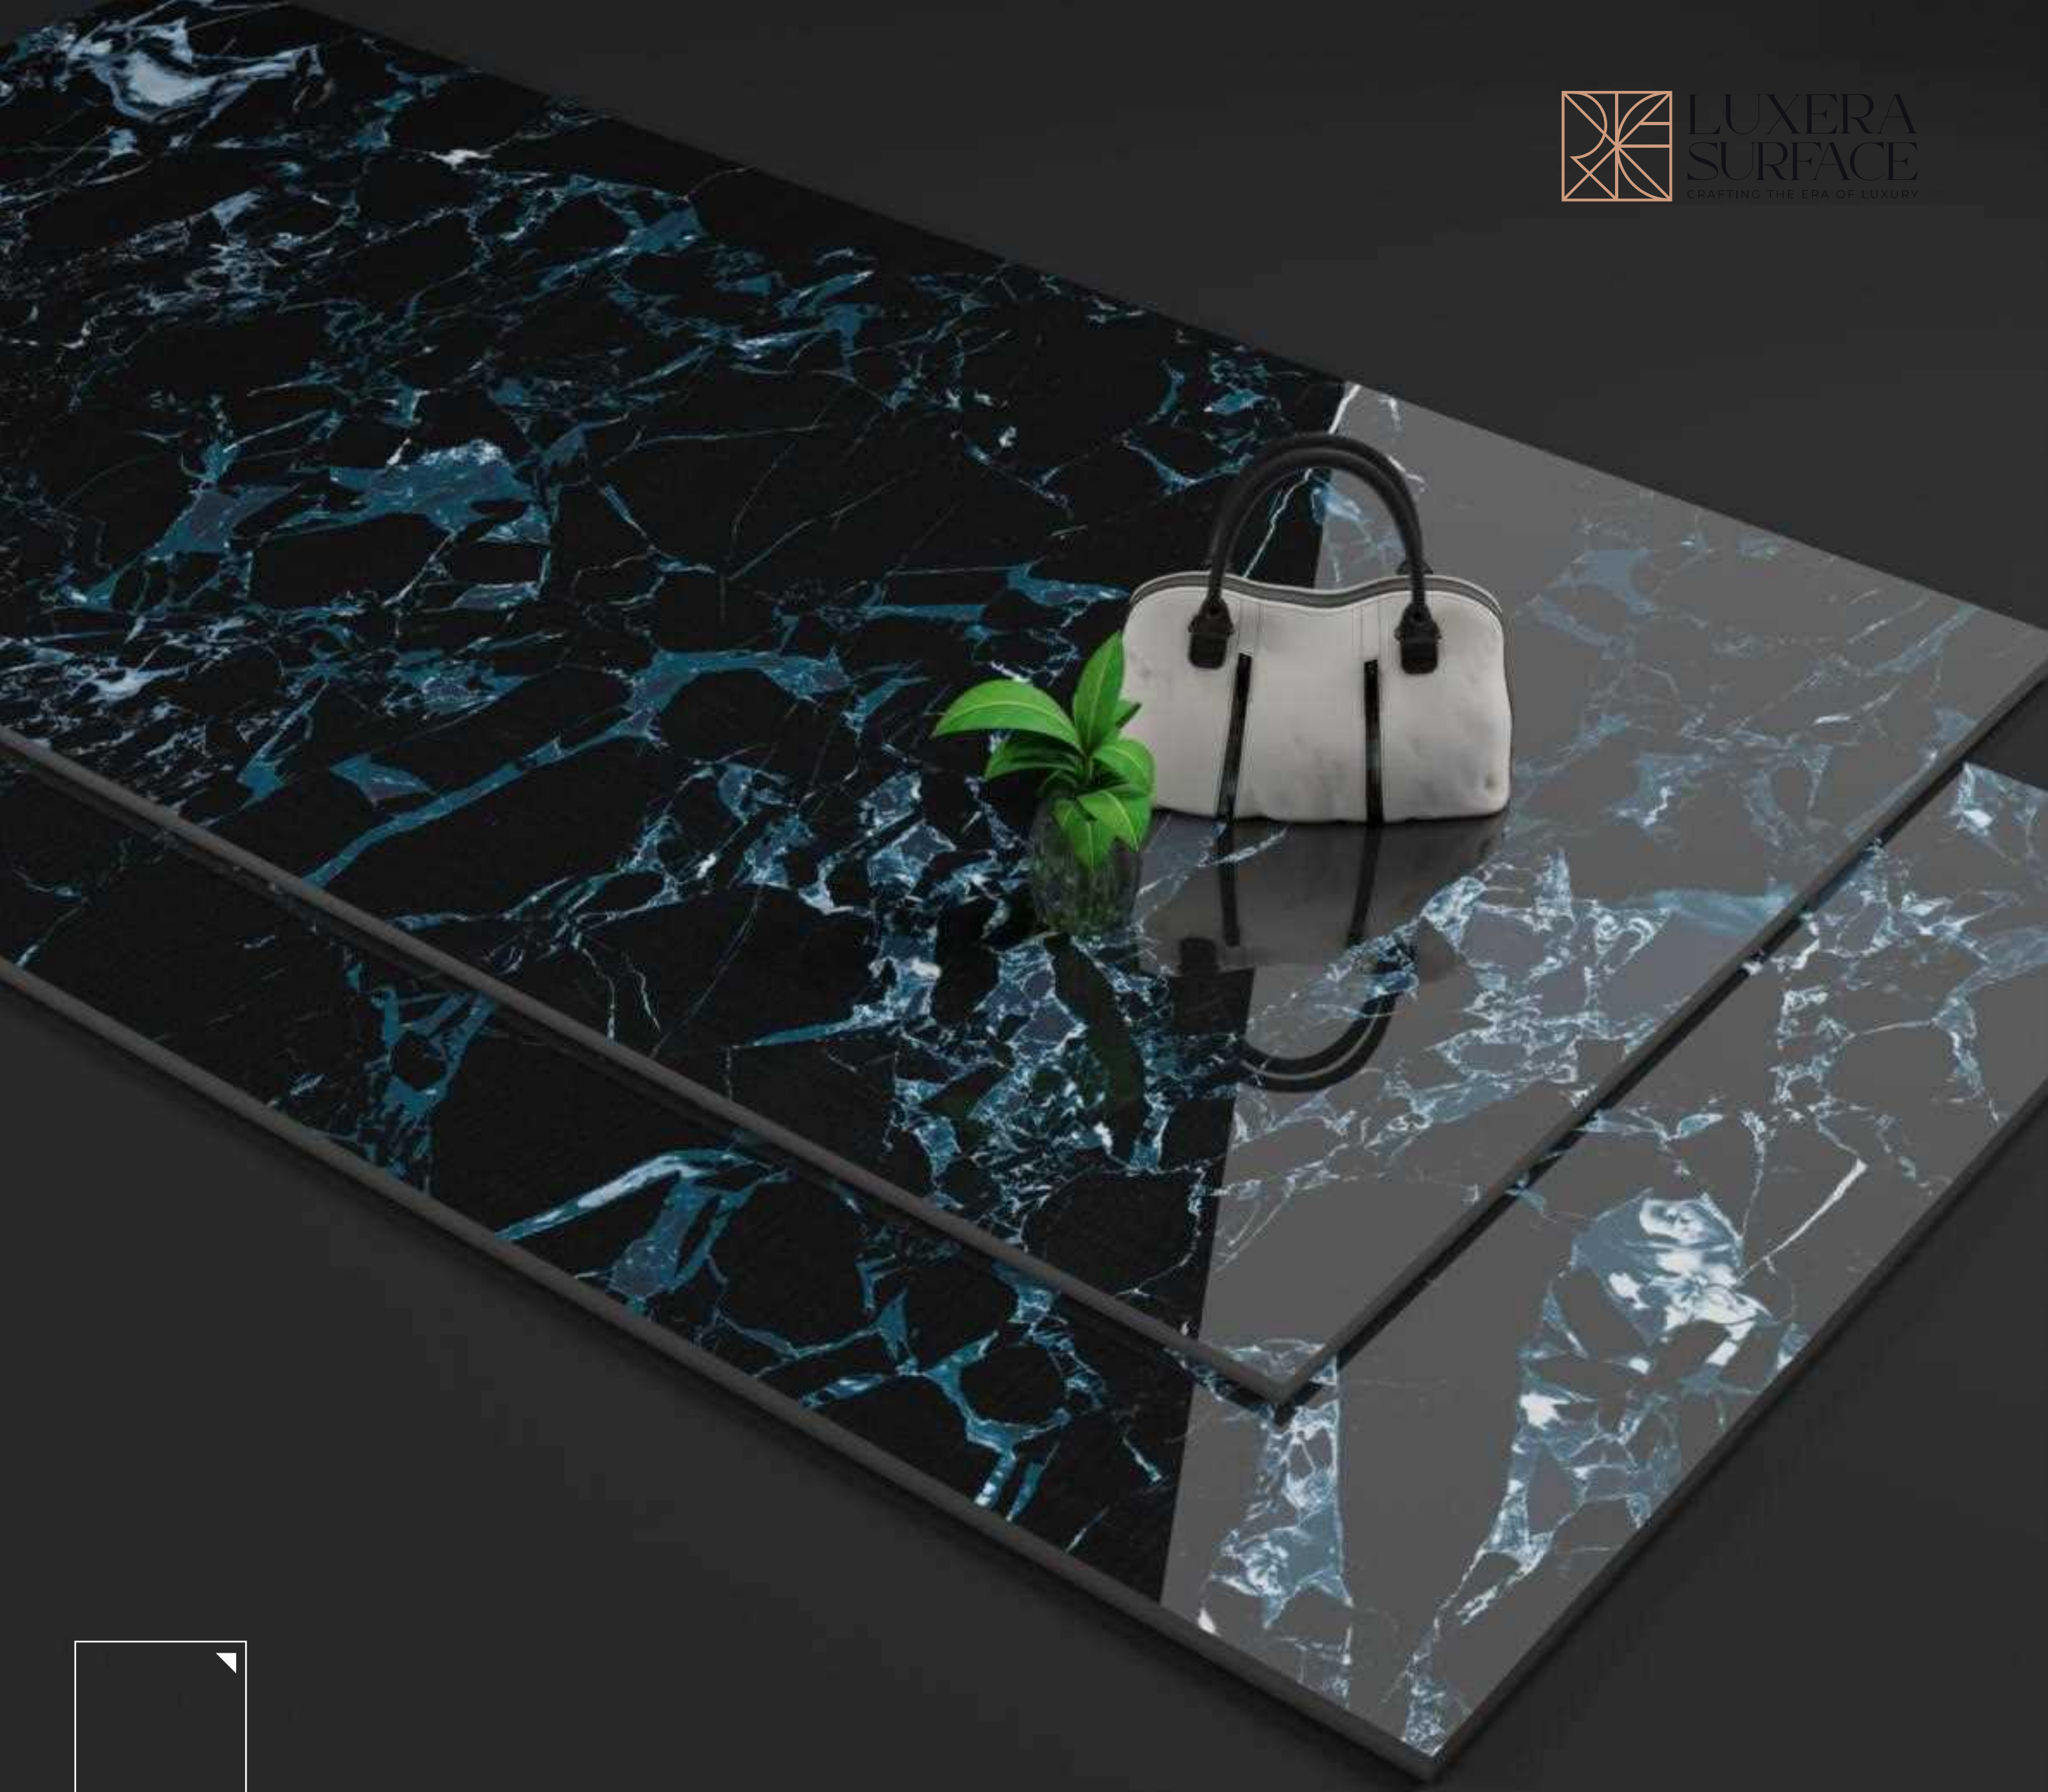

600x
1200MM

DAVIS AQUA