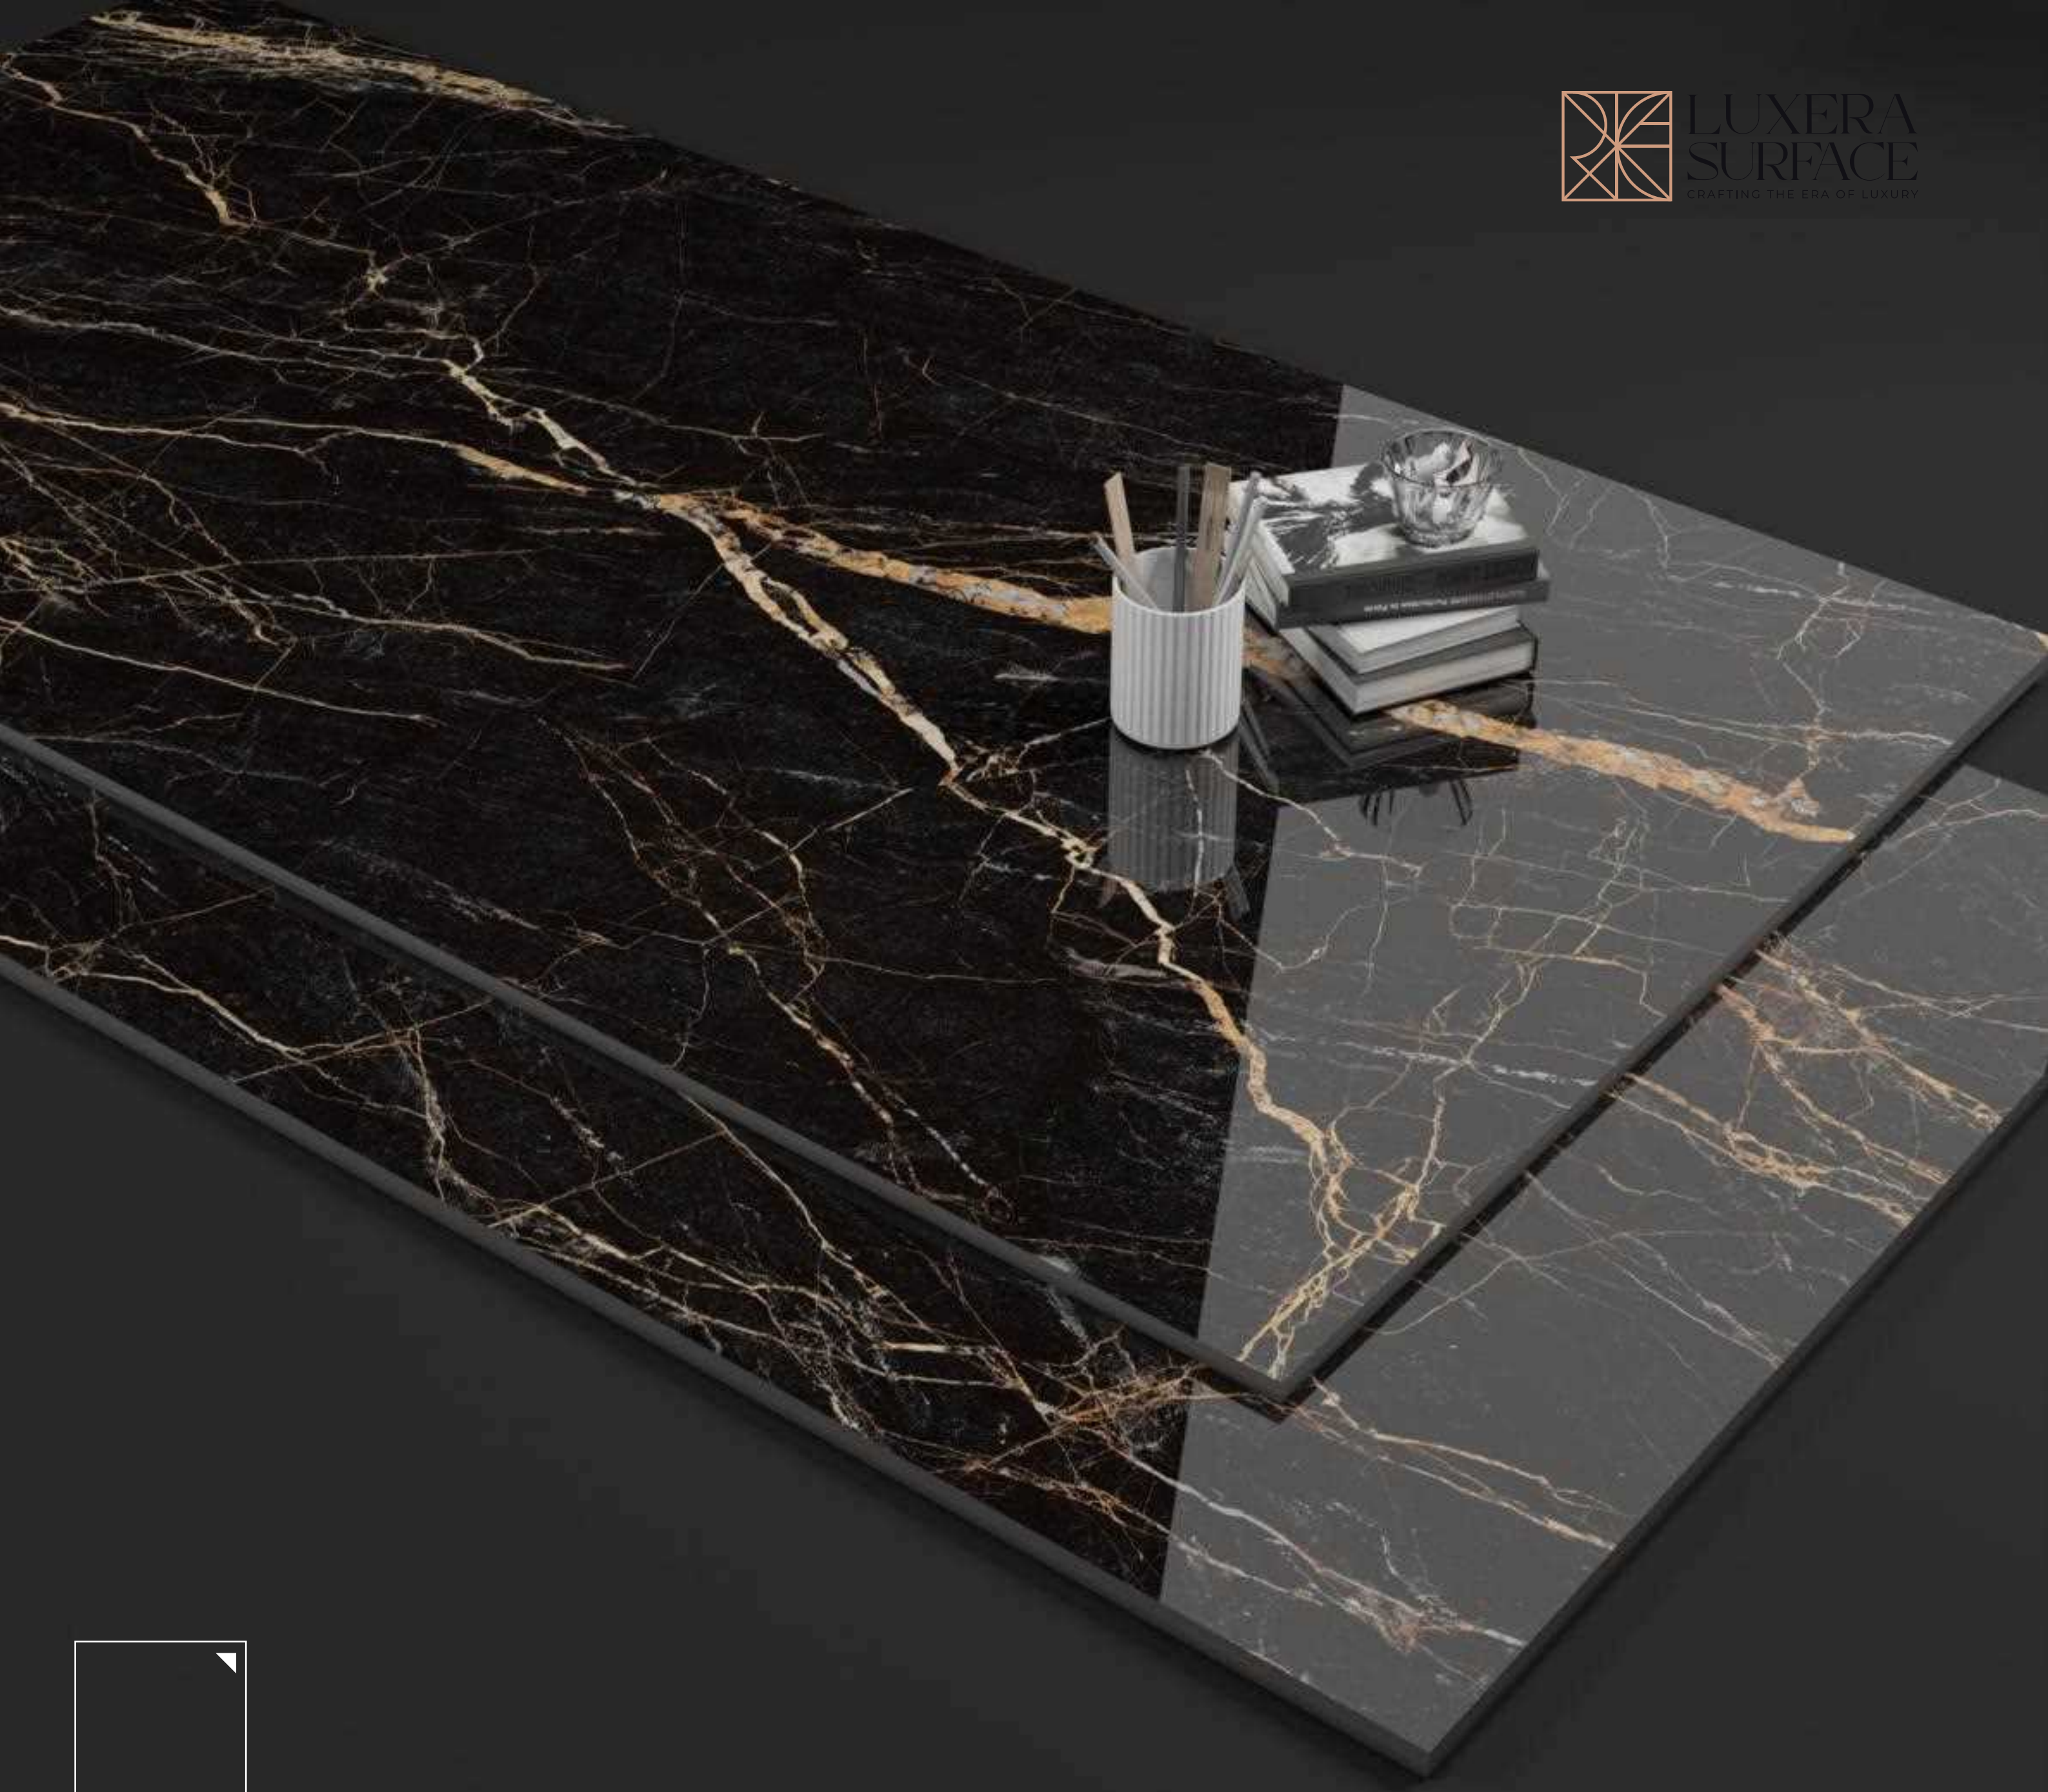

Super  
**HIGH  
GLOSS** 

**LUXERA  
SURFACE**  
CRAFTING THE ERA OF LUXURY

DESIGN

**NOFER  
BLACK**

SIZE

**600X  
1200MM**

FINISH

**SUPER  
HIGH GLOSS**