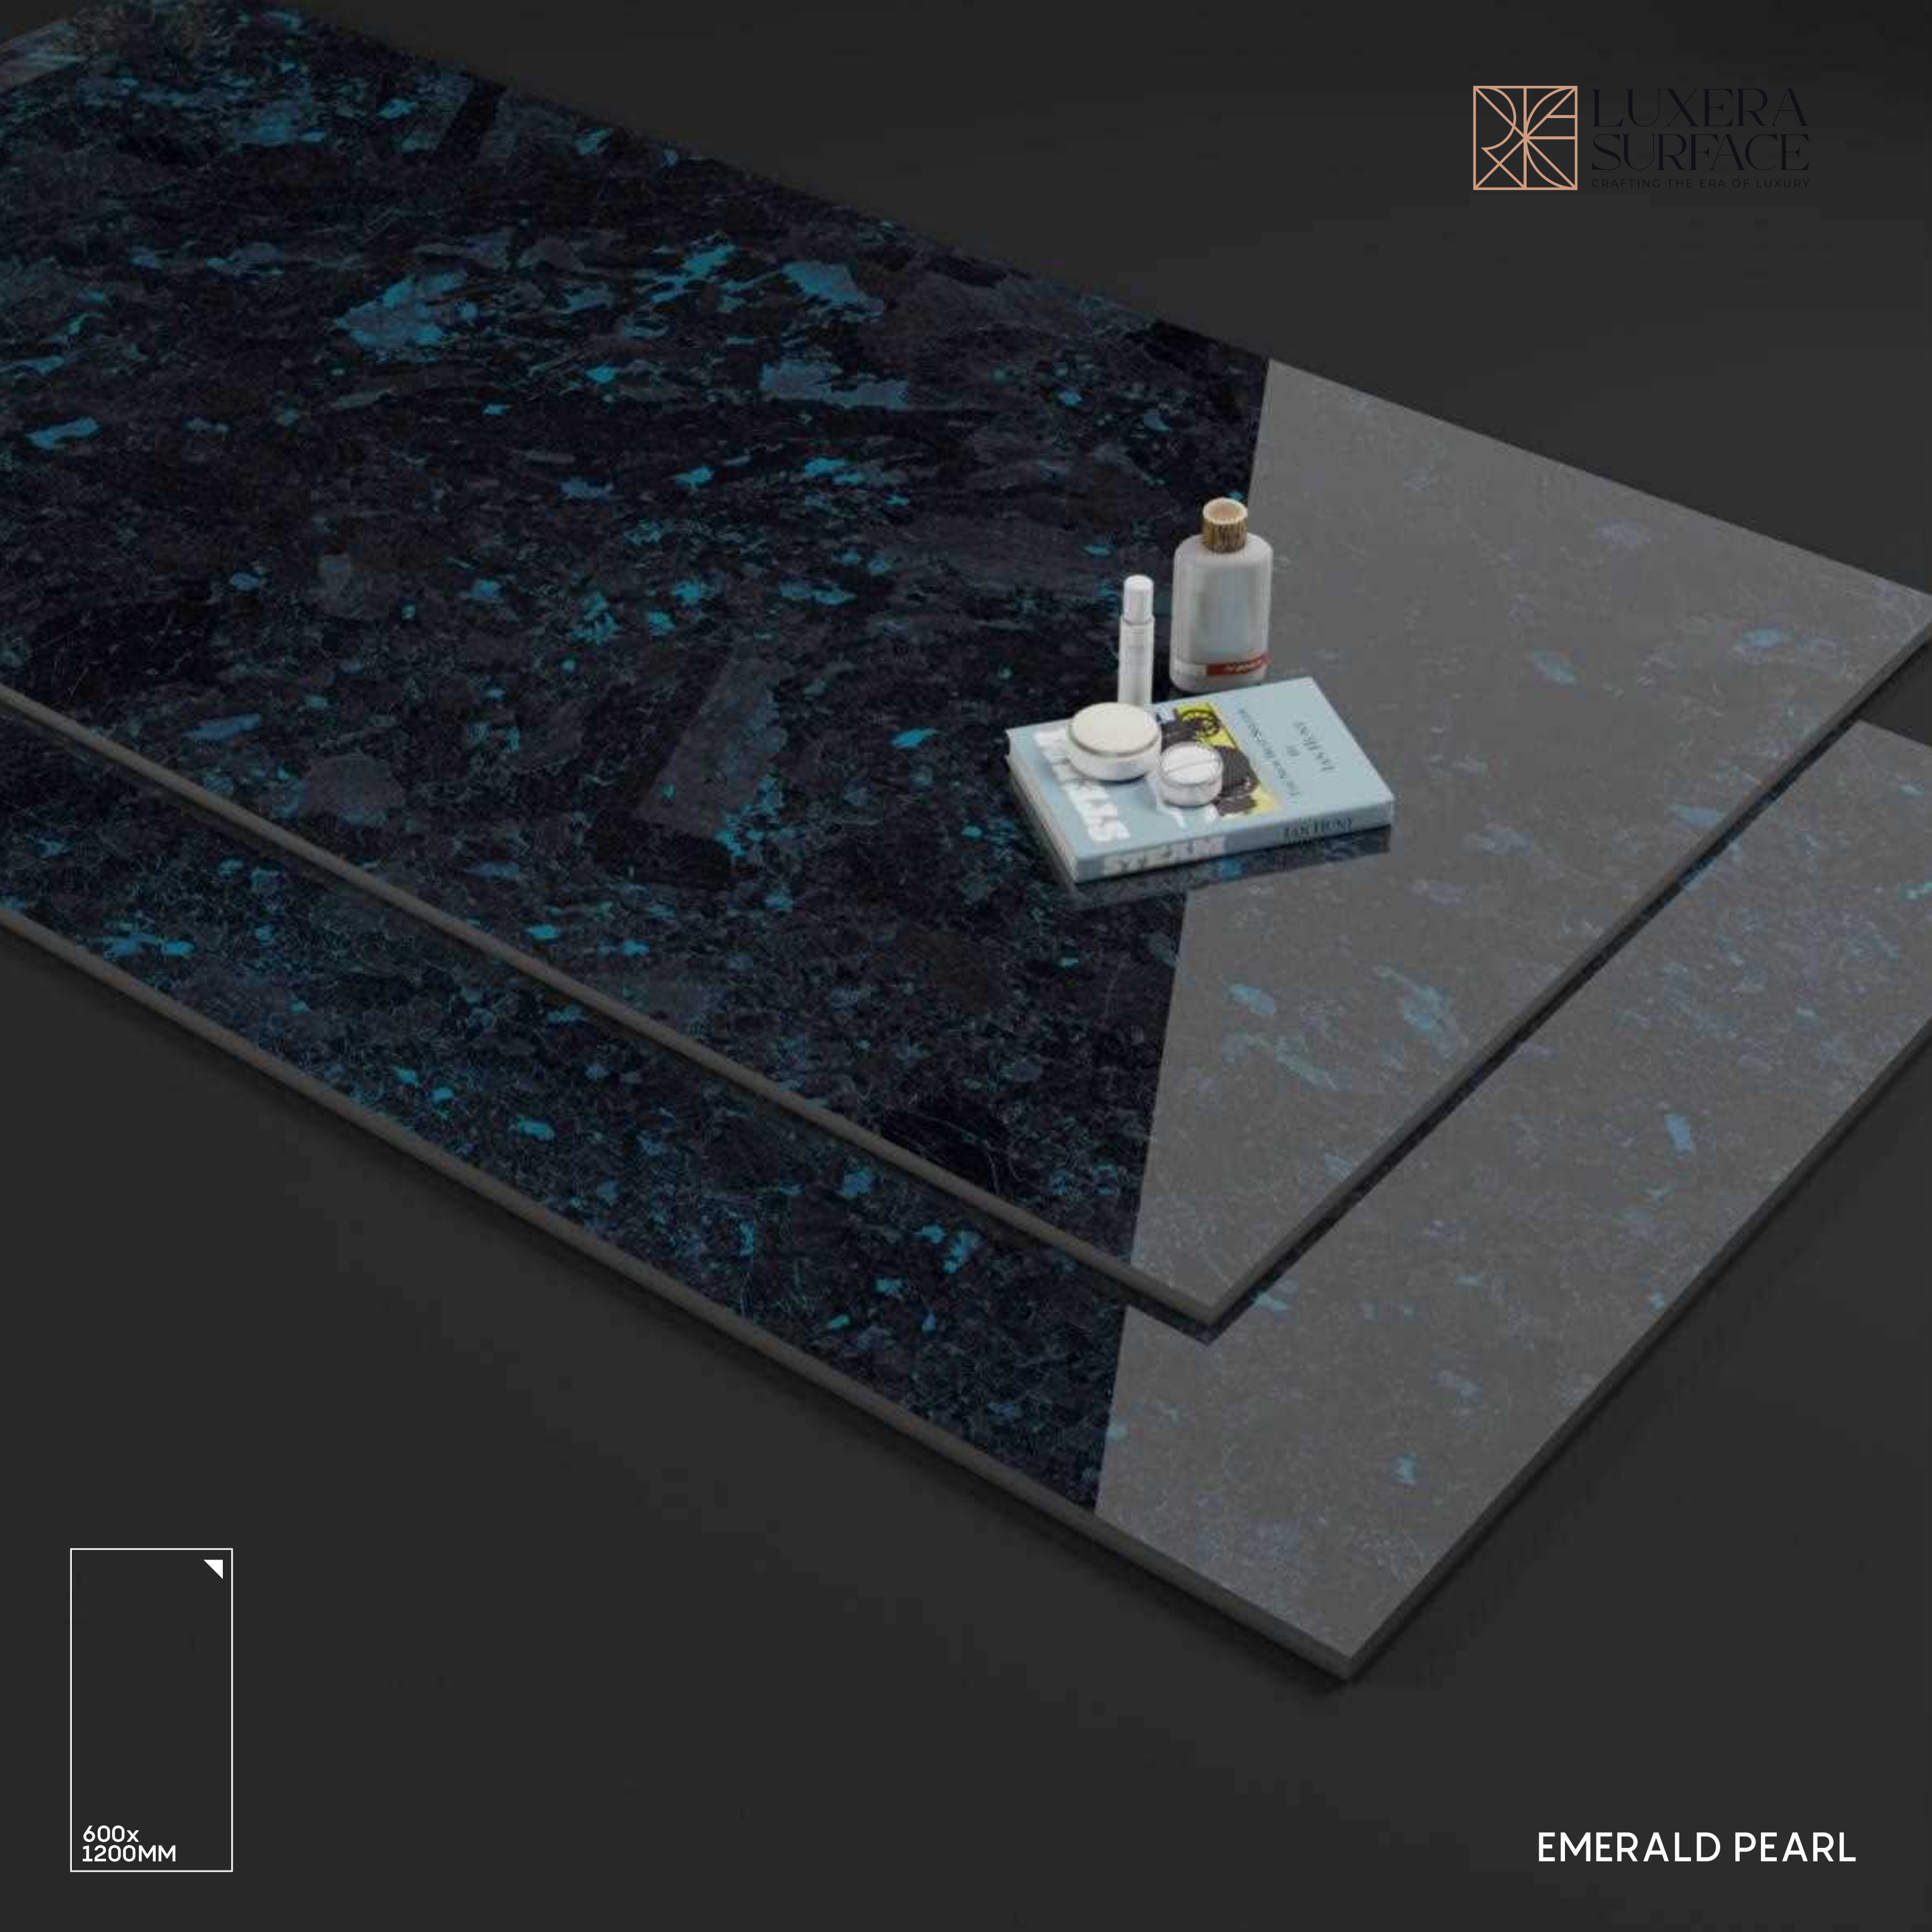

DESIGN

**EMERALD  
PEARL**

SIZE

**600X  
1200MM**

FINISH

**SUPER  
HIGH GLOSS**

600x  
1200MM

EMERALD PEARL