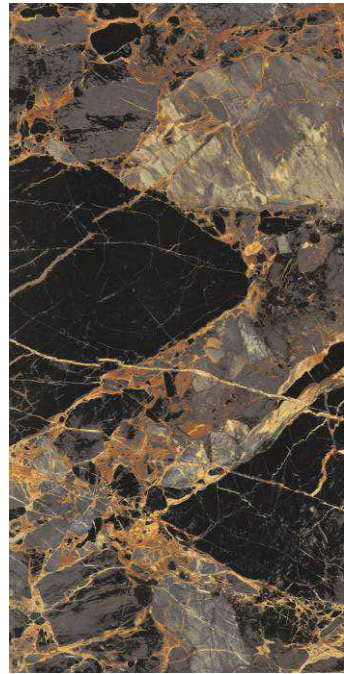

RANDOM 04

Super
**HIGH
GLOSS**

**LUXERA
SURFACE**
CRAFTING THE ERA OF LUXURY

DESIGN

**GOLD
EMPERADOR**

SIZE

**600X
1200MM**

FINISH

**SUPER
HIGH GLOSS**