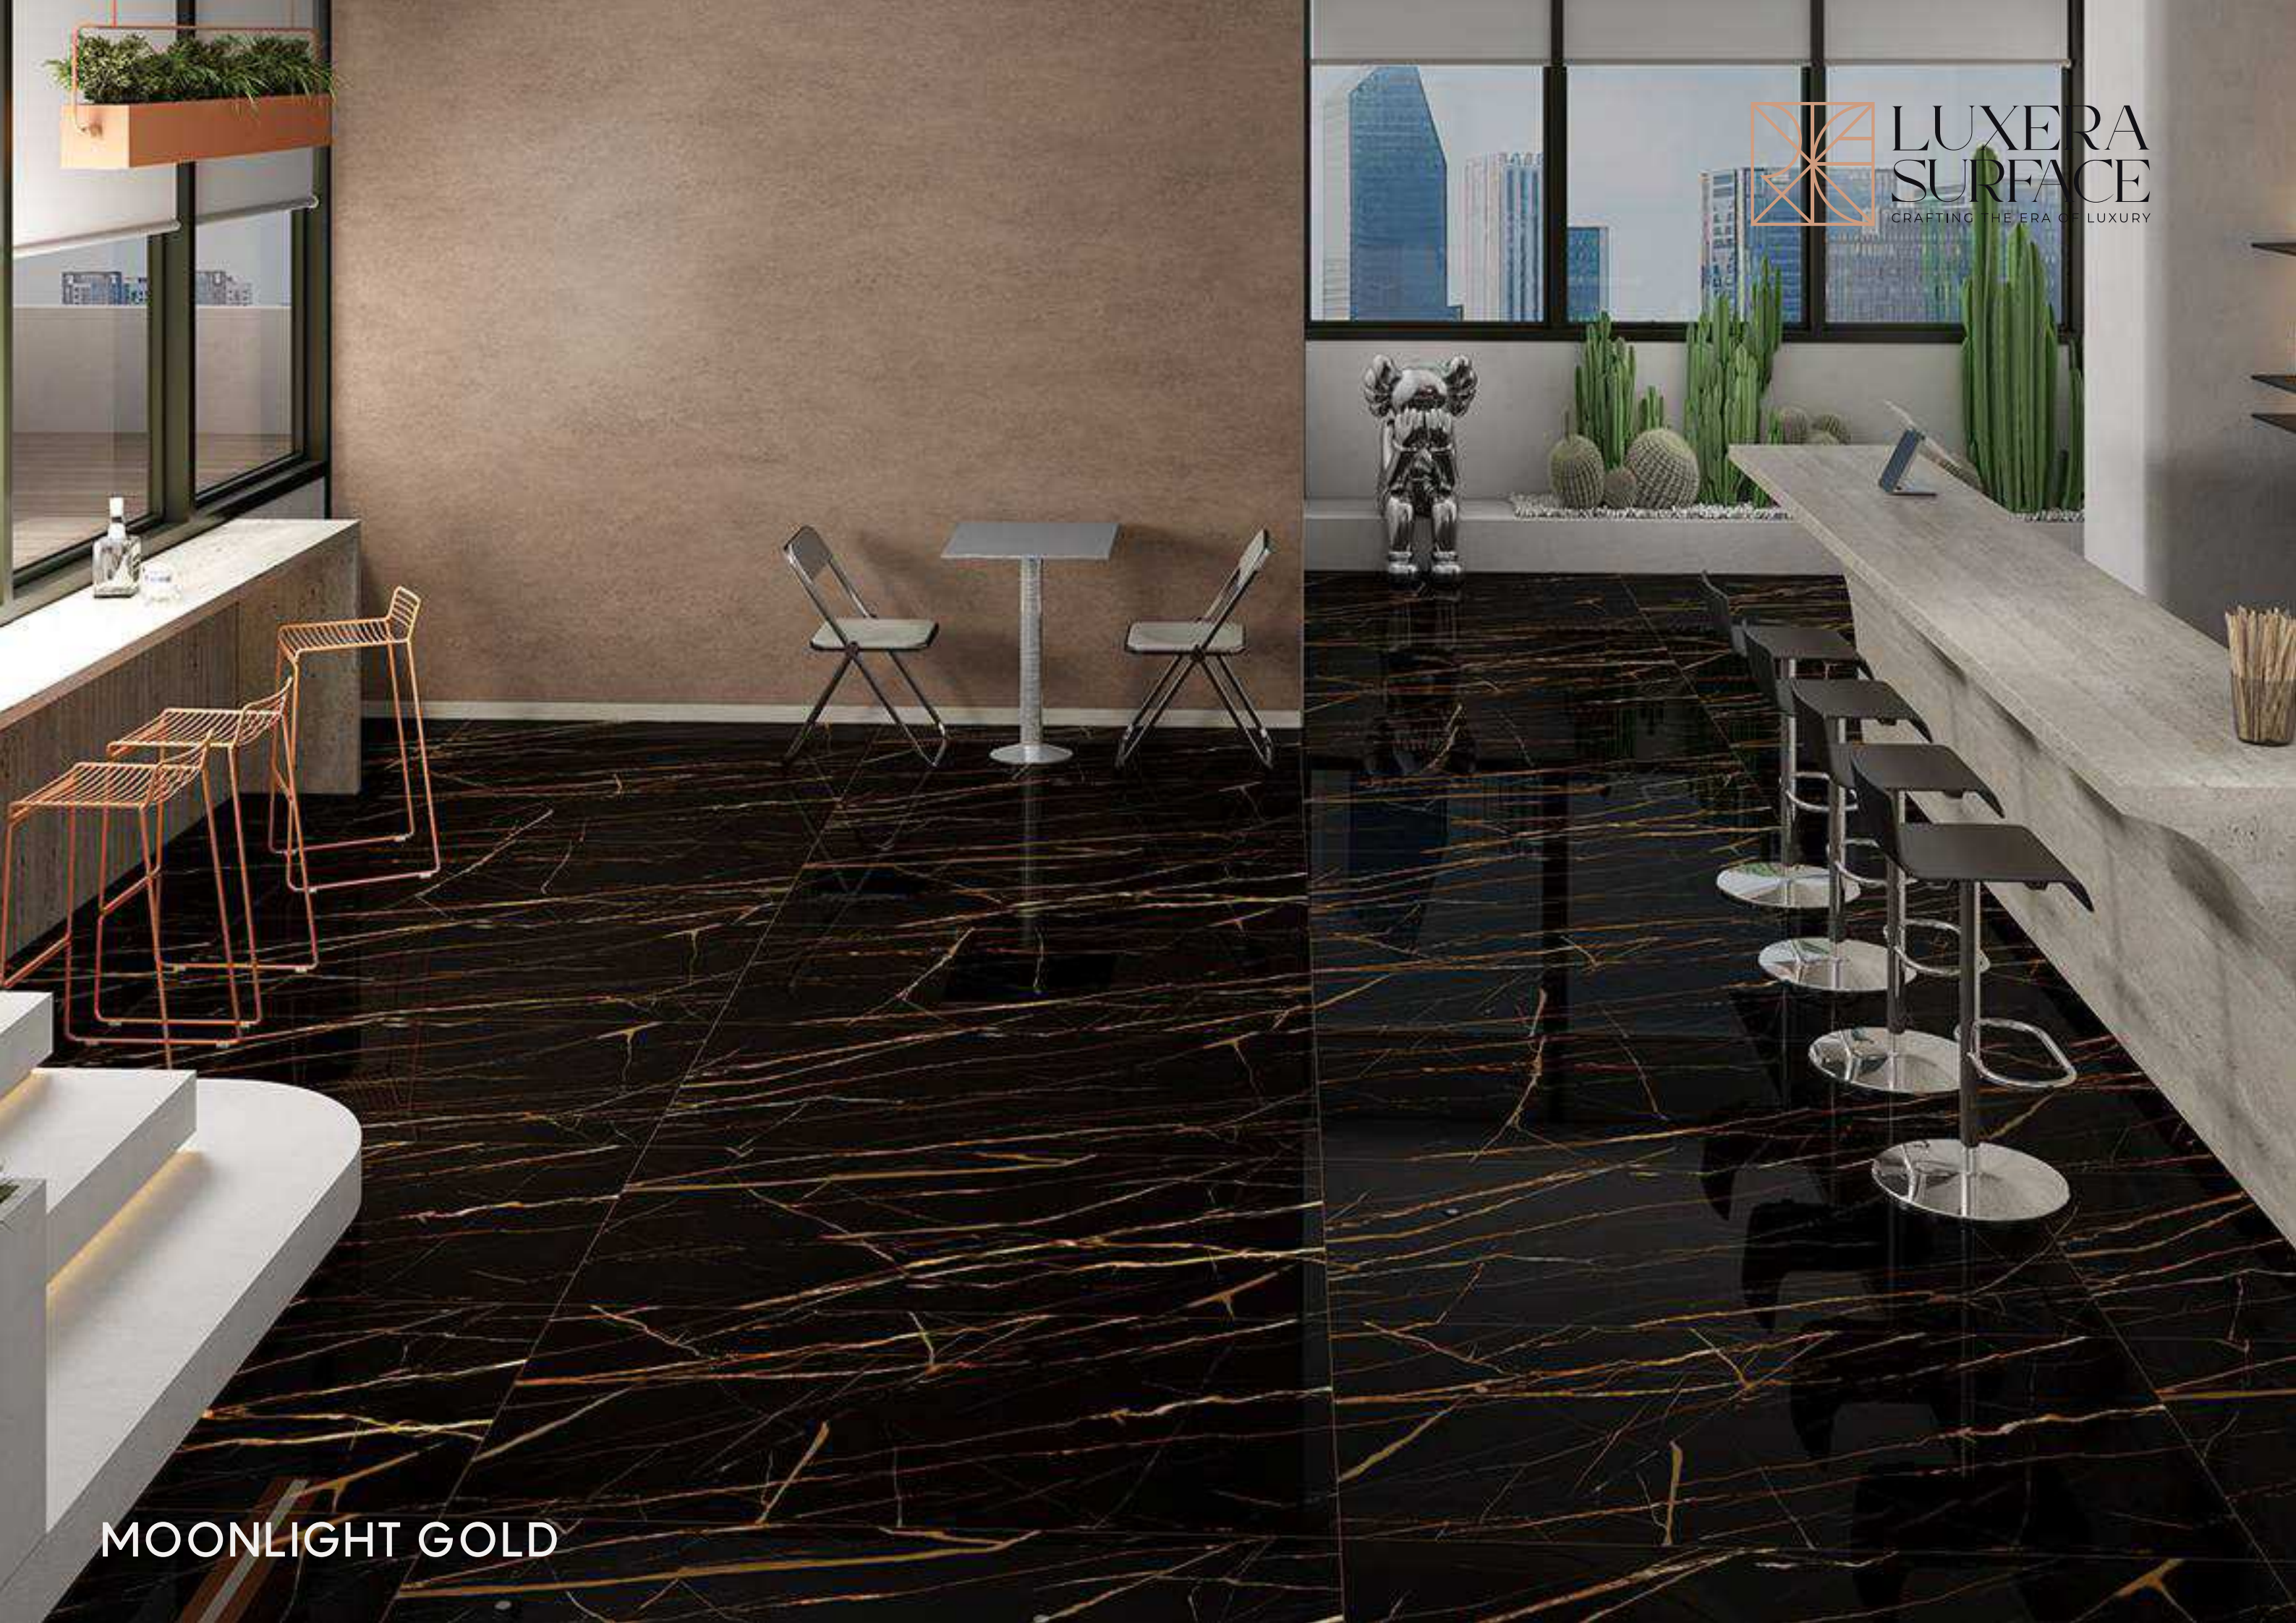

DESIGN

**MOONLIGHT  
GOLD**

SIZE

**600X  
1200MM**

FINISH

**SUPER  
HIGH GLOSS**

600x  
1200MM

MOONLIGHT GOLD