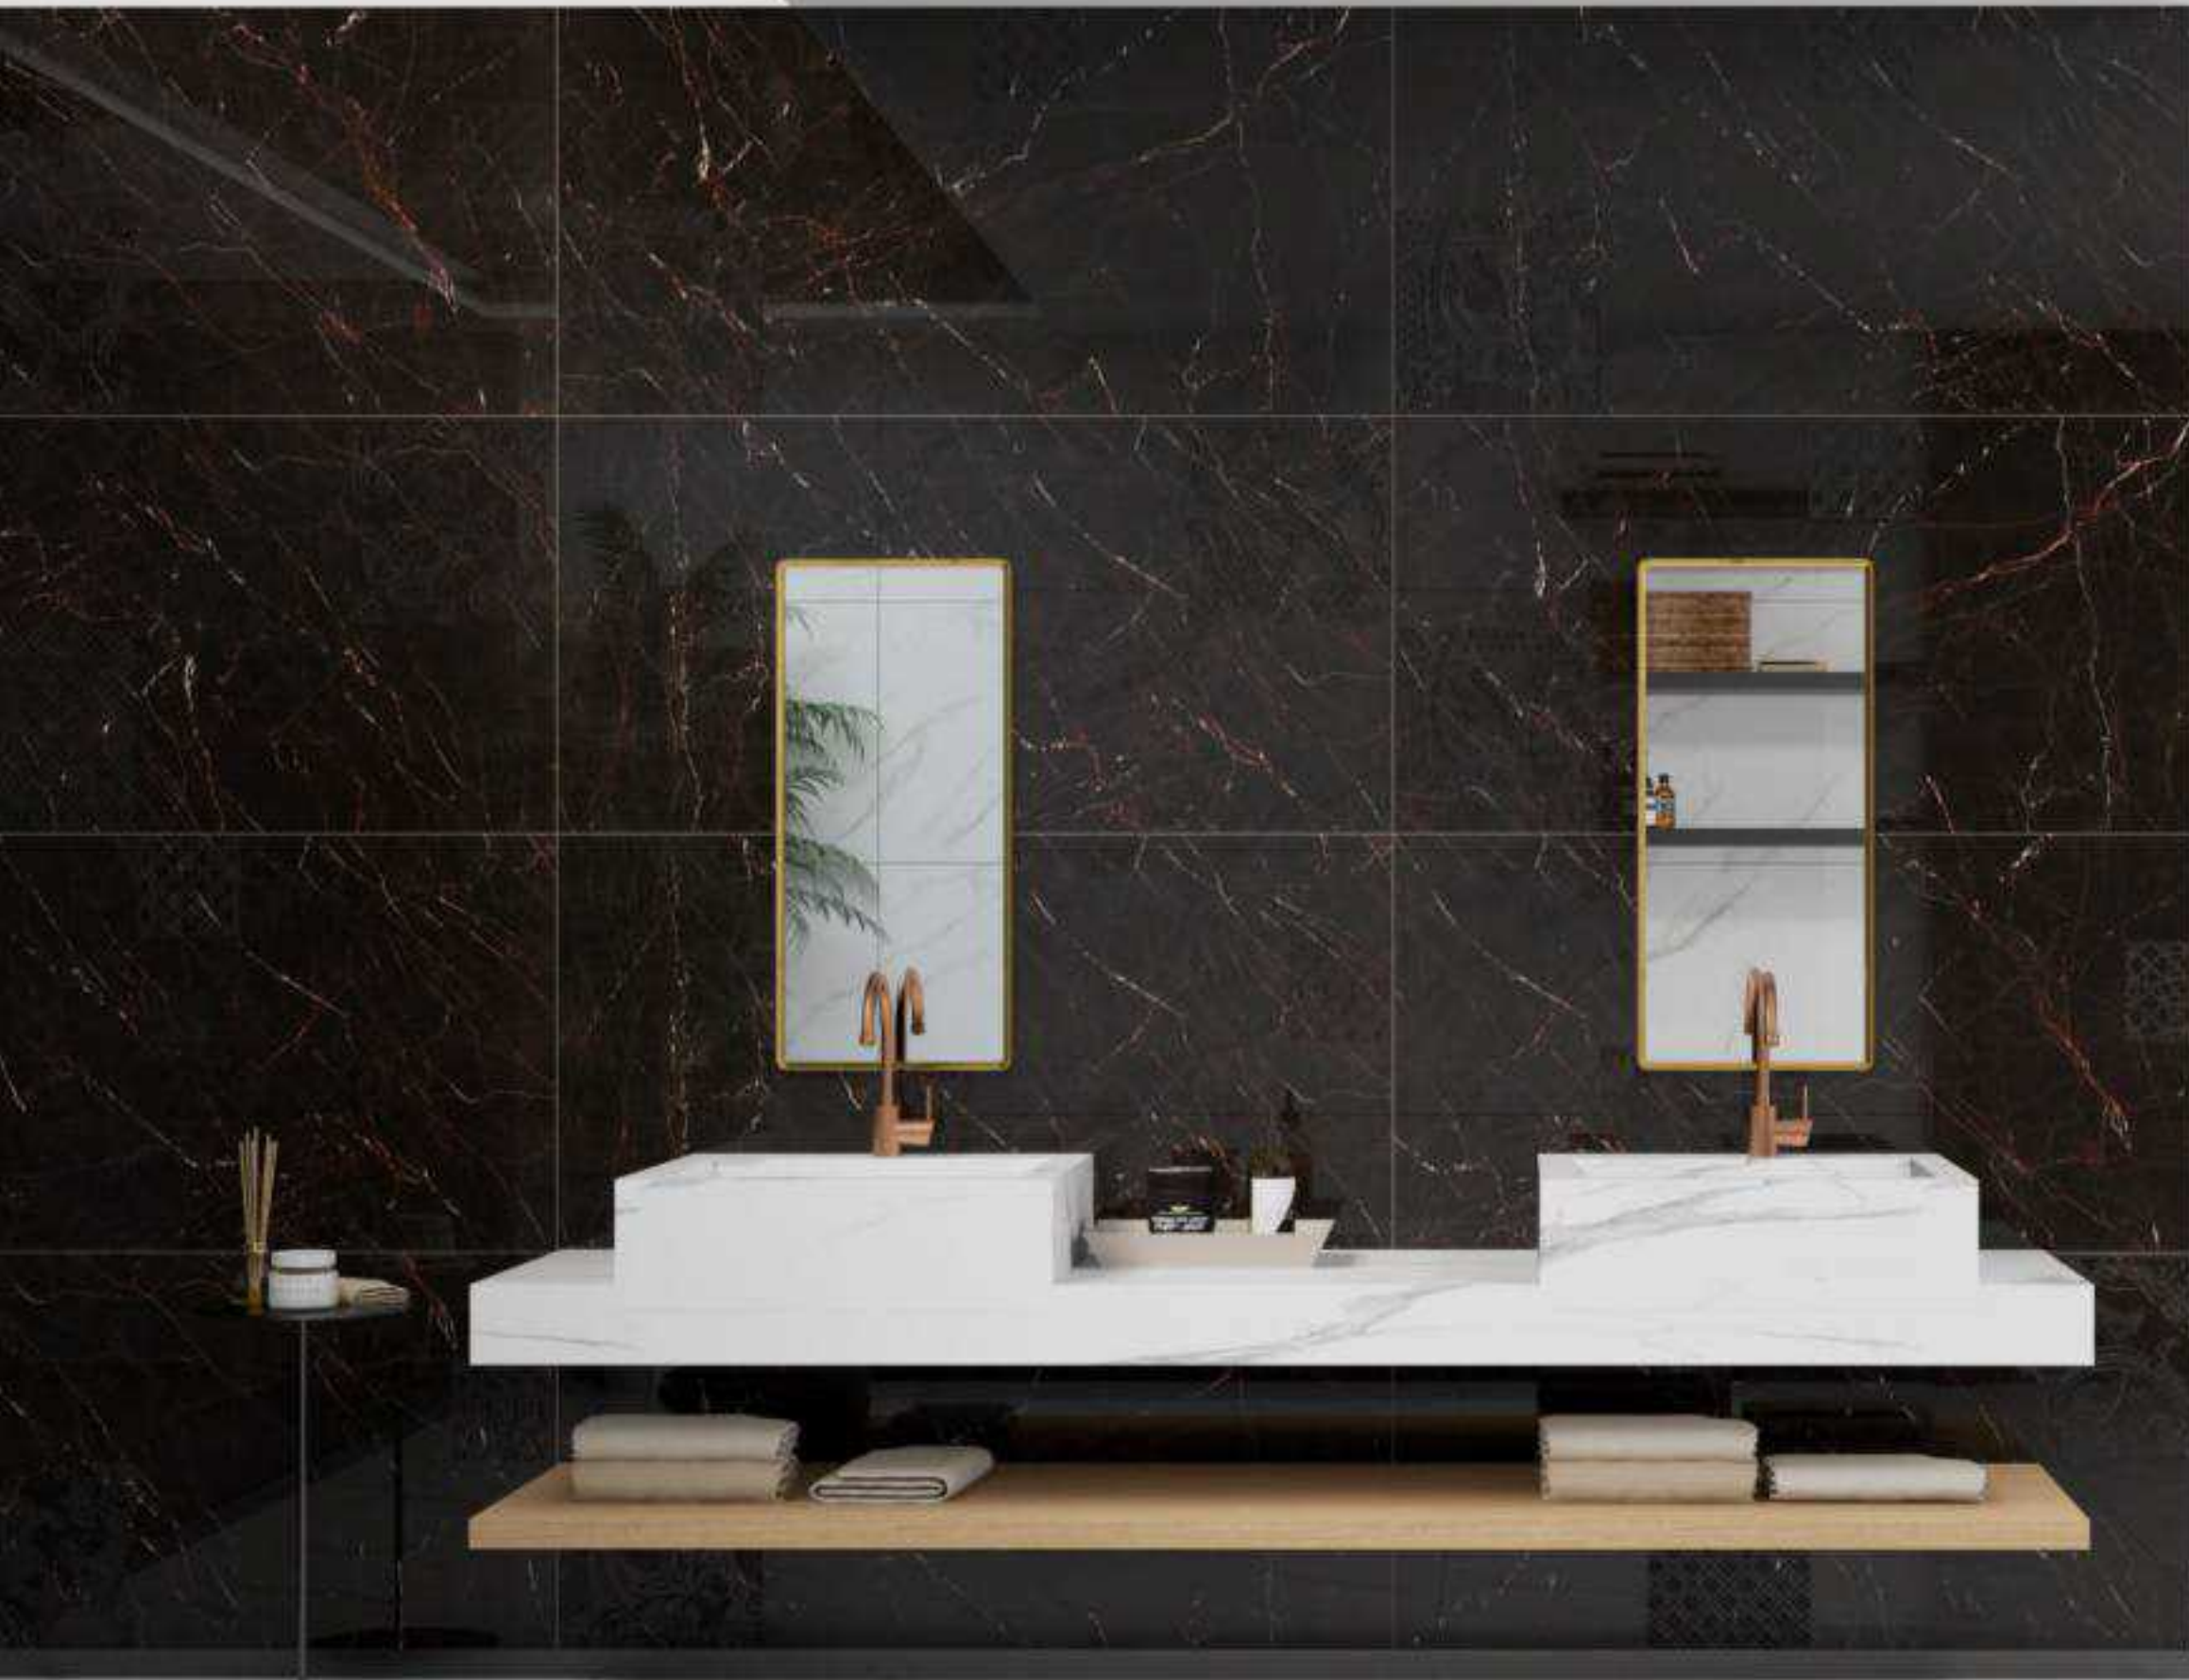

DESIGN

**EMERALD  
PEARL**

SIZE

**600X  
1200MM**

FINISH

**SUPER  
HIGH GLOSS**

600x  
1200MM

EMERALD PEARL

RANDOM 05

Super  
**HIGH  
GLOSS** 

DESIGN

**ERA  
BROWN**

SIZE

**600X  
1200MM**

FINISH

**SUPER  
HIGH GLOSS**